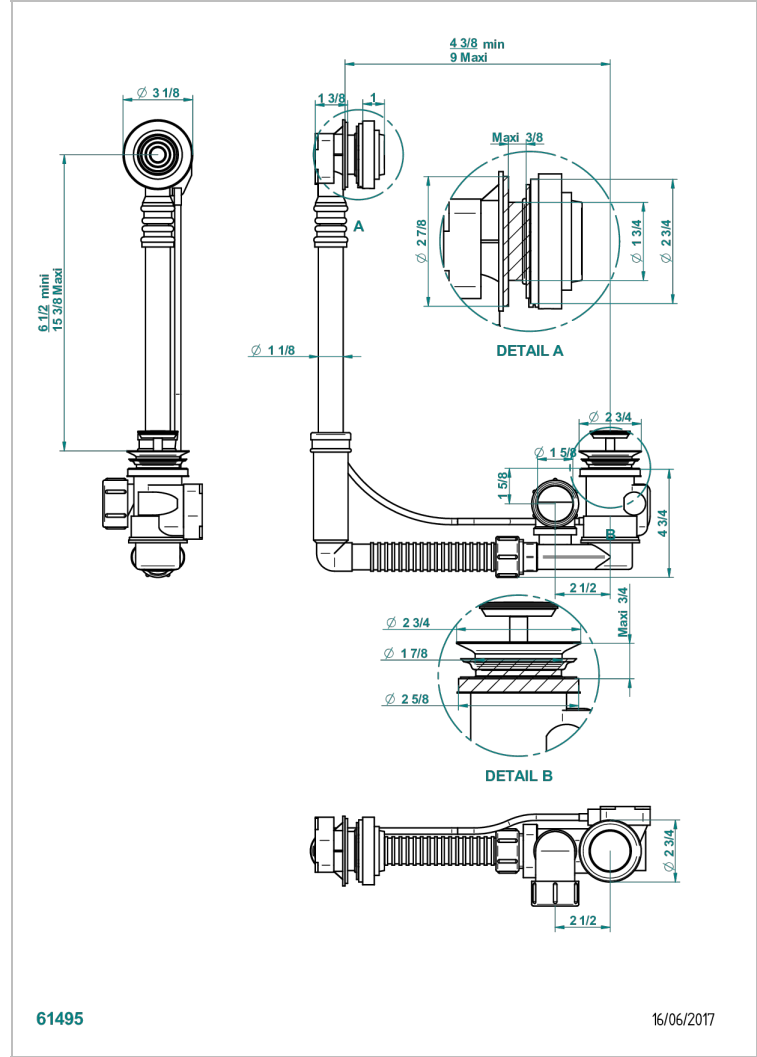

WEST COAST METAL WITH LEVER

U9B-302

Geberit bath waste, adjustable height: mini 165 mm / maxi 390 mm ; adjustable projection: mini 110 mm / maxi 230 mm, outlet \varnothing 40 mm, delivered with stylised control knob - European model

CHARACTERISTIC

- West Coast Metal with lever
- Geberit bath waste, adjustable height: mini 165 mm / maxi 390 mm ; adjustable projection: mini 110 mm / maxi 230 mm, outlet \varnothing 40 mm, delivered with stylised control knob - European model

Nickel color PVD - H55
Polished chrome (color finish) - A02
Umber PVD - H66