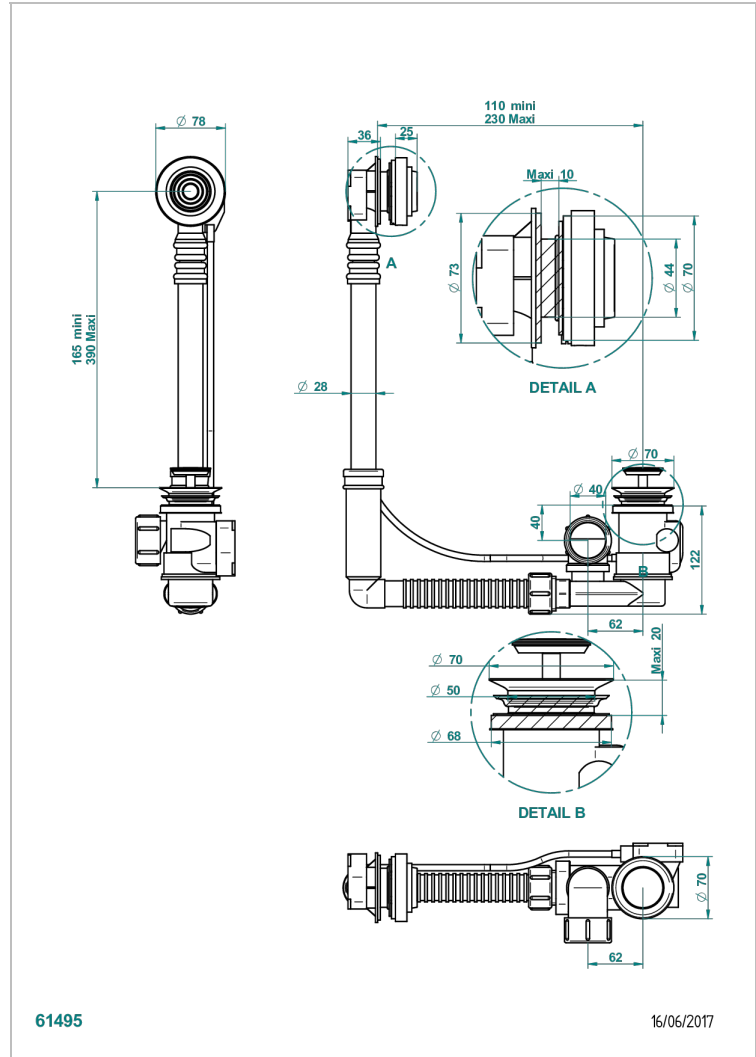

Geberit bath waste, adjustable height: mini 165 mm / maxi 390 mm ; adjustable projection: mini 110 mm / maxi 230 mm, outlet \varnothing 40 mm, delivered with stylised control knob - European model

61495

16/06/2017

CHARACTERISTIC

- West Coast Metal
- Geberit bath waste, adjustable height: mini 165 mm / maxi 390 mm ; adjustable projection: mini 110 mm / maxi 230 mm, outlet \varnothing 40 mm, delivered with stylised control knob - European model

Nickel color PVD - H55
 Polished chrome (color finish) - A02
 Umber PVD - H66