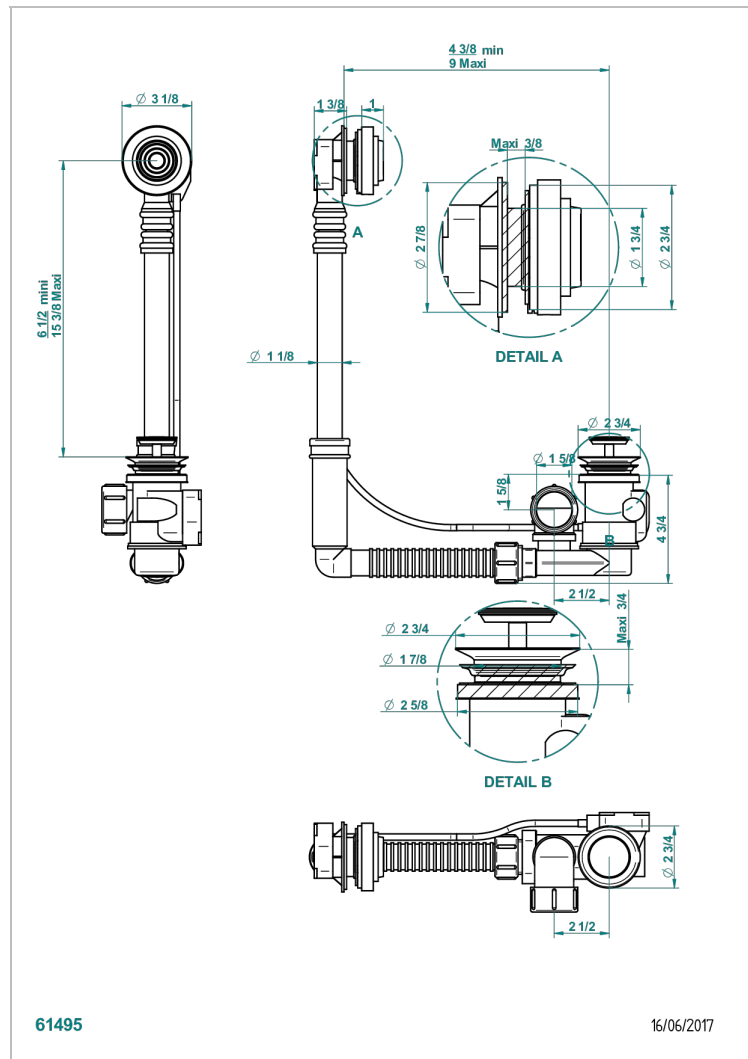

Geberit bath waste, adjustable height: mini 165 mm / maxi 390 mm ; adjustable projection: mini 110 mm / maxi 230 mm, outlet \varnothing 40 mm, delivered with stylised control knob - European model

CHARACTERISTIC

- West Coast Metal
- Geberit bath waste, adjustable height: mini 165 mm / maxi 390 mm ; adjustable projection: mini 110 mm / maxi 230 mm, outlet \varnothing 40 mm, delivered with stylised control knob - European model

Nickel color PVD - H55
 Polished chrome (color finish) - A02
 Umber PVD - H66