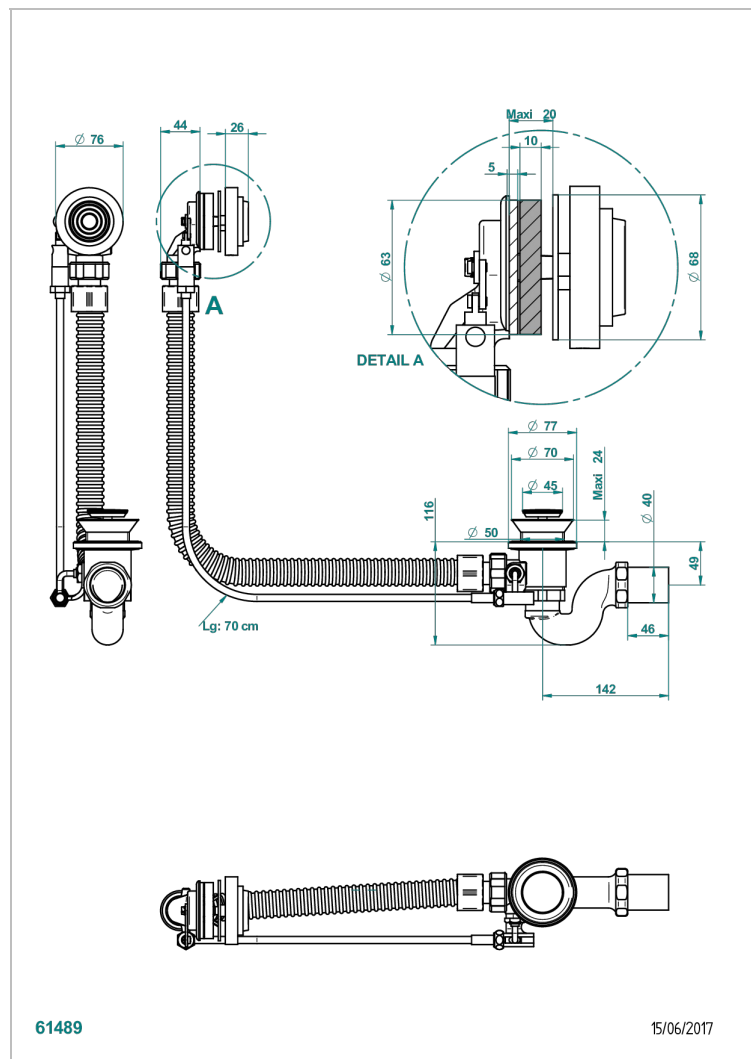

GRAND CENTRAL WHITE ONYX WITH LEVER HANDLES

U9S-300/70

Complete bath pop-up waste 70 cm

CHARACTERISTIC

- Grand central White Onyx with lever handles
- Complete bath pop-up waste 70 cm

AVAILABLE FINITIONS

Blush PVD - H62
Brass color PVD - H49
Brown bronze color PVD - F33
Gold color PVD - H52
Graphite PVD - H64
Matt Umber PVD - H67