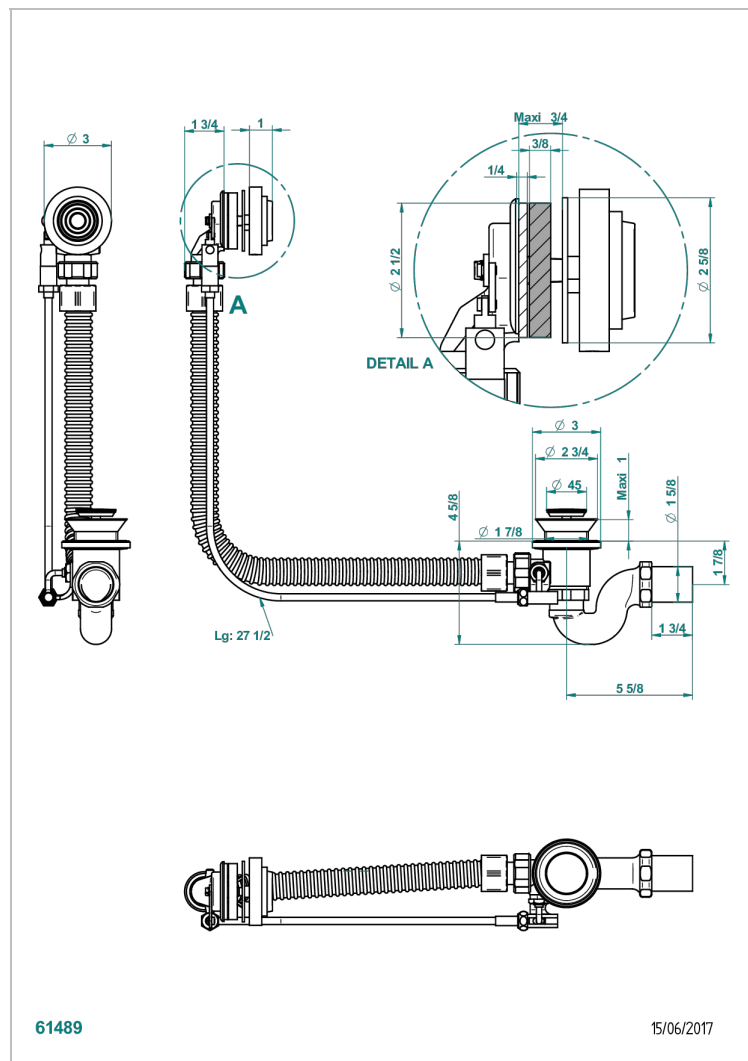

GRAND CENTRAL WHITE ONYX WITH LEVER HANDLES

U9S-300/70

Complete bath pop-up waste 70 cm

CHARACTERISTIC

- Grand central White Onyx with lever handles
- Complete bath pop-up waste 70 cm

AVAILABLE FINITIONS

Blush PVD - H62
Brass color PVD - H49
Brown bronze color PVD - F33
Gold color PVD - H52
Graphite PVD - H64
Matt Umber PVD - H67