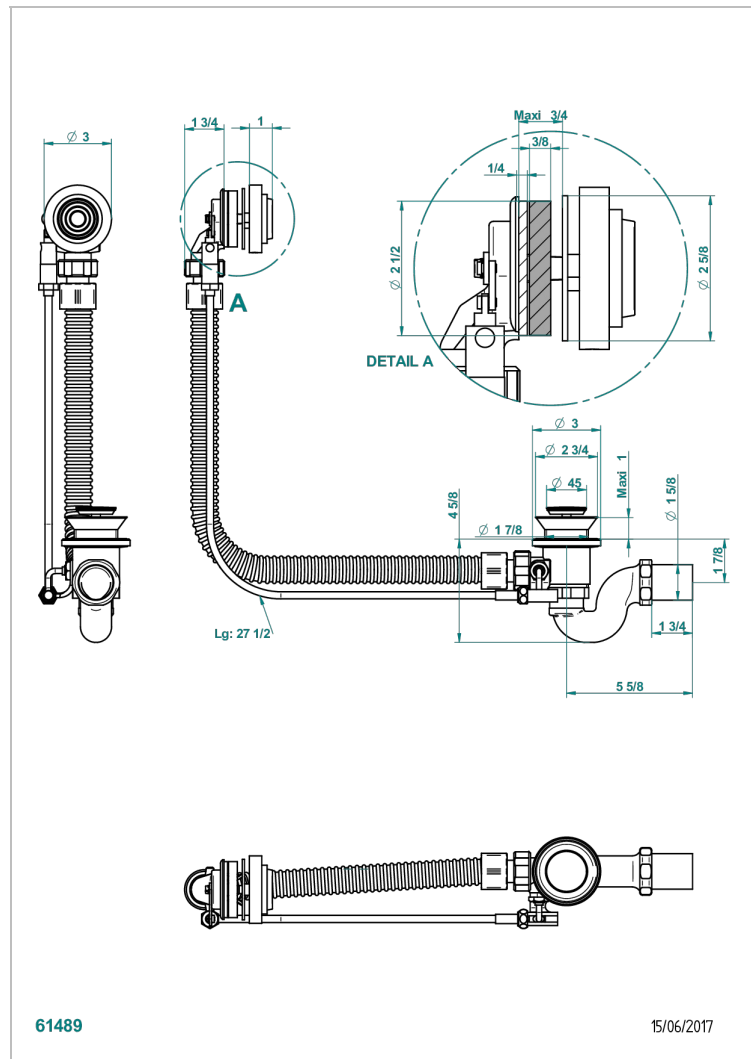

GRAND CENTRAL WHITE ONYX WITH LEVER HANDLES

THG[®]
PARIS

U9S-300/70

浴缸自动分水器，管线长70厘米

特色

- Grand central White Onyx with lever handles
- 浴缸自动分水器，管线长70厘米

可选饰面

Blush PVD - H62
Graphite PVD - H64
Matt Umber PVD - H67
Matt blush PVD - H60
Matt graphite PVD - H65
PVD哑光棕铜 - F34