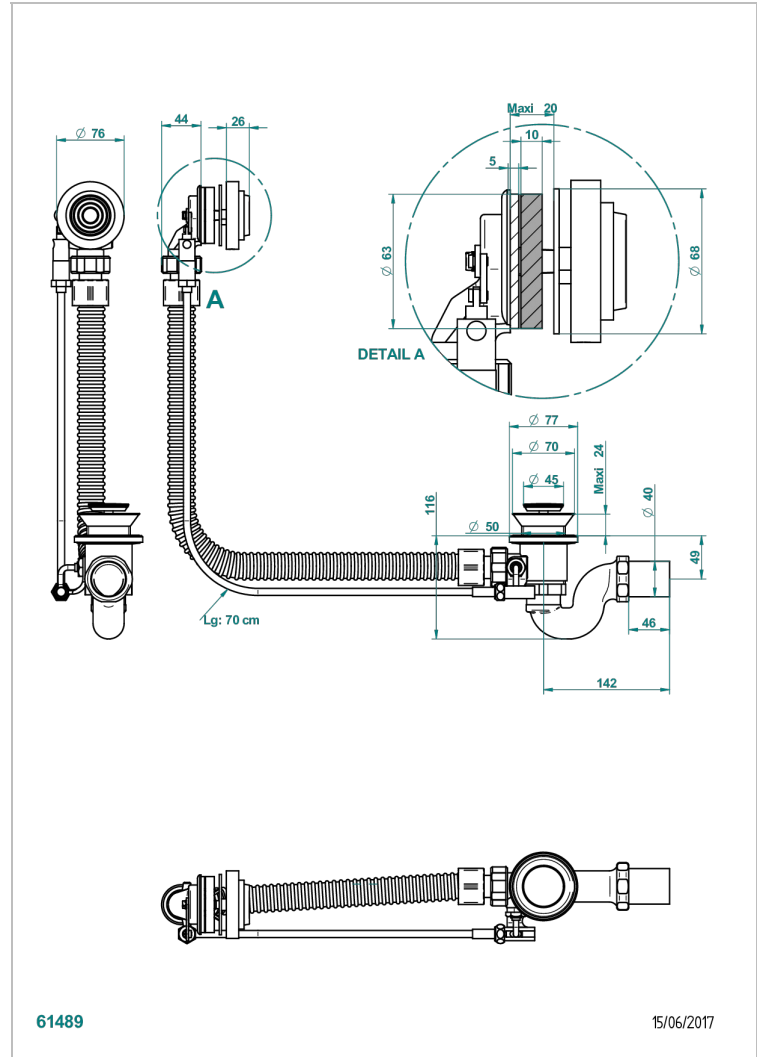

GRAND CENTRAL BLACK ONYX WITH LEVER

U9N-300/70

浴缸自动分水器，管线长70厘米

THG[®]
PARIS

特色

- Grand central Black Onyx with lever
- 浴缸自动分水器，管线长70厘米

可选饰面

Blush PVD - H62
Graphite PVD - H64
Matt Umber PVD - H67
Matt blush PVD - H60
Matt graphite PVD - H65
PVD哑光棕铜 - F34