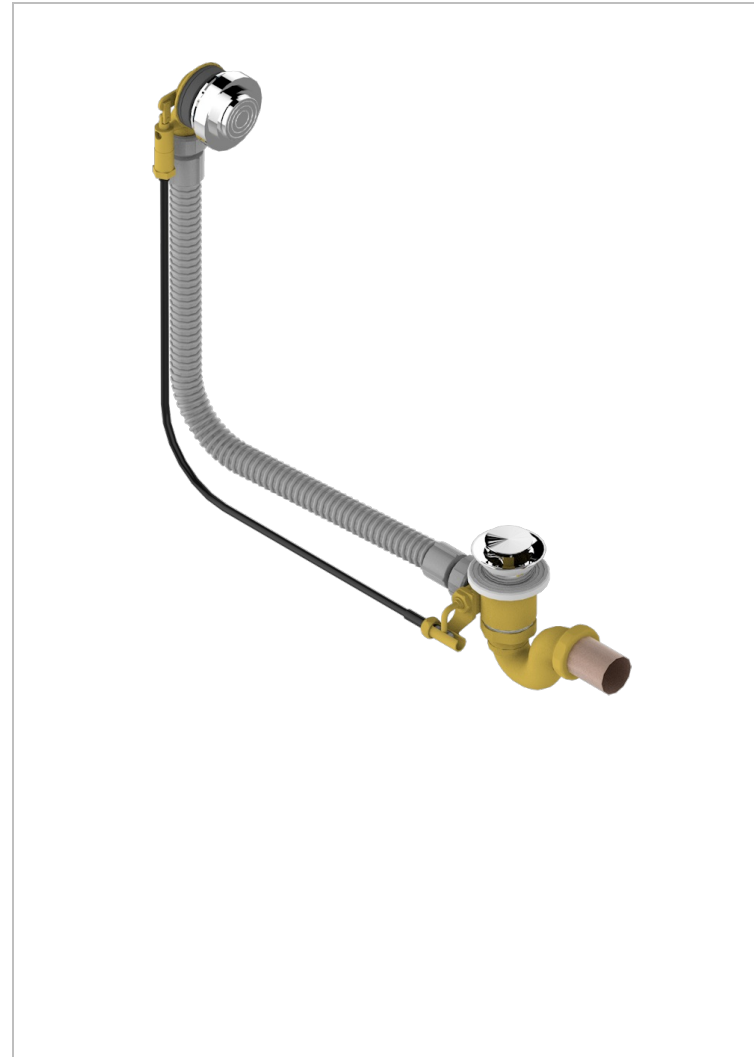

GRAND CENTRAL BLACK ONYX WITH LEVER

U9N-300/70

浴缸自动分水器，管线长70厘米

THG[®]
PARIS

特色

- Grand central Black Onyx with lever
- 浴缸自动分水器，管线长70厘米

可选饰面

Blush PVD - H62
Graphite PVD - H64
Matt Umber PVD - H67
Matt blush PVD - H60
Matt graphite PVD - H65
PVD哑光棕铜 - F34