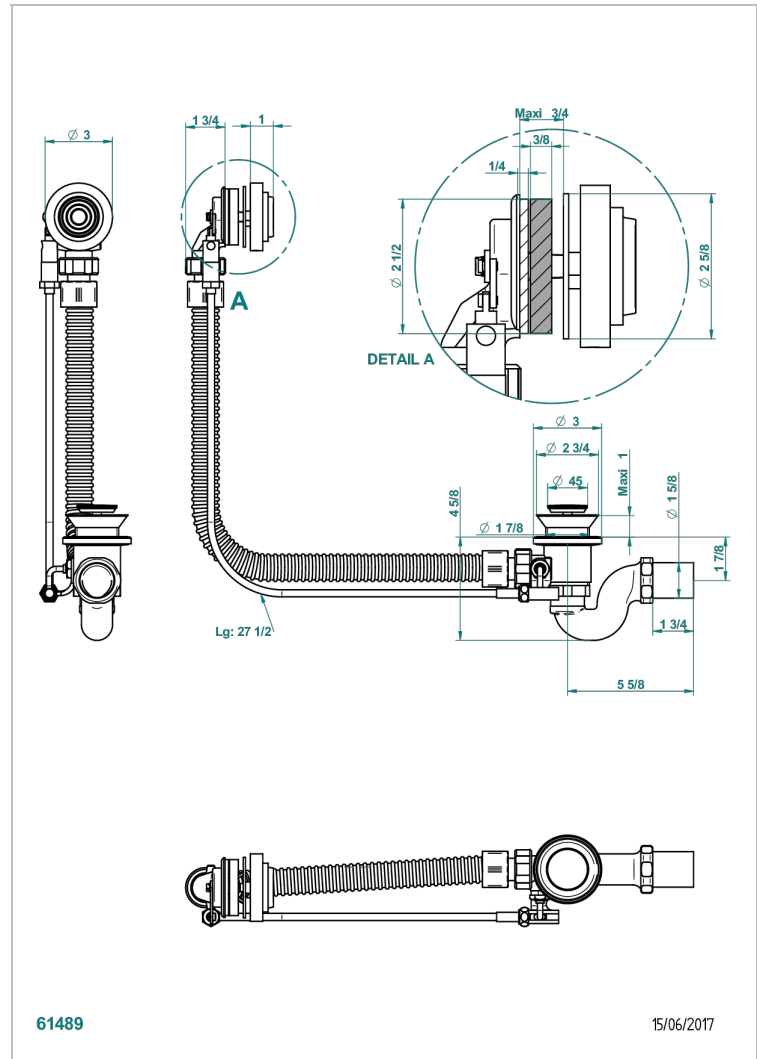

GRAND CENTRAL BLACK ONYX WITH LEVER

U9N-300/70

浴缸自动分水器，管线长70厘米

THG[®]
PARIS

特色

- Grand central Black Onyx with lever
- 浴缸自动分水器，管线长70厘米

可选饰面

Blush PVD - H62
Graphite PVD - H64
Matt Umber PVD - H67
Matt blush PVD - H60
Matt graphite PVD - H65
PVD哑光棕铜 - F34