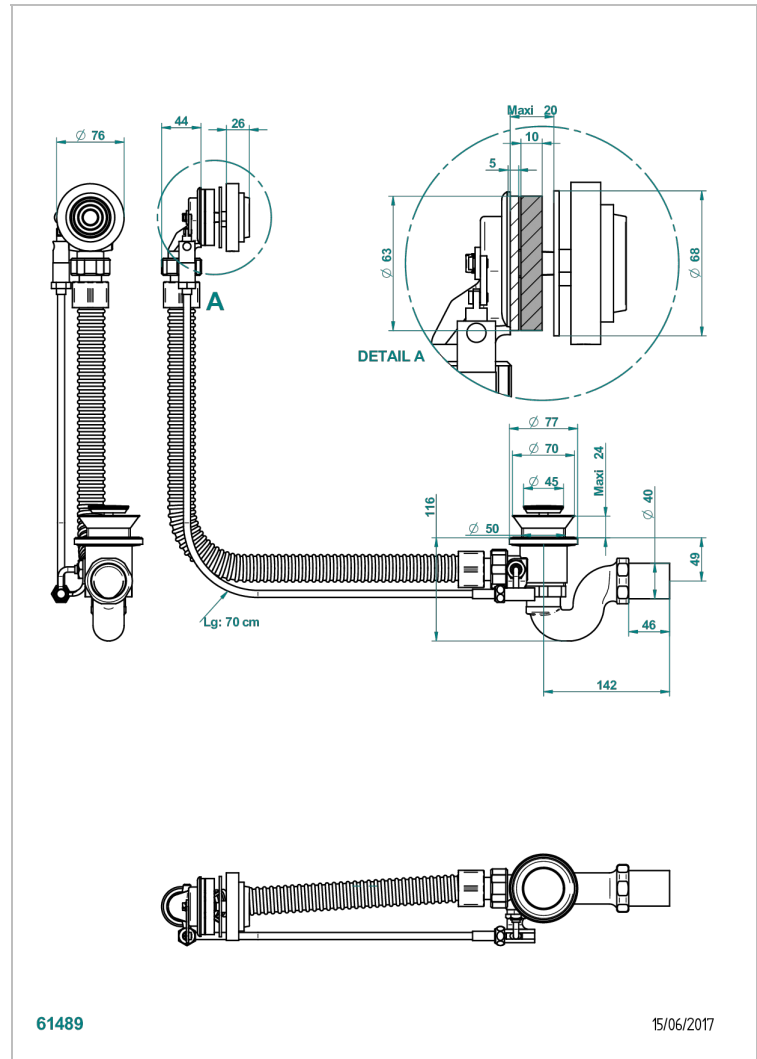

GRAND CENTRAL BLACK ONYX

U9M-300/70

Complete bath pop-up waste 70 cm

CHARACTERISTIC

- Grand central Black Onyx
- Complete bath pop-up waste 70 cm

AVAILABLE FINITIONS

Blush PVD - H62
Brass color PVD - H49
Brown bronze color PVD - F33
Gold color PVD - H52
Graphite PVD - H64
Matt Umber PVD - H67