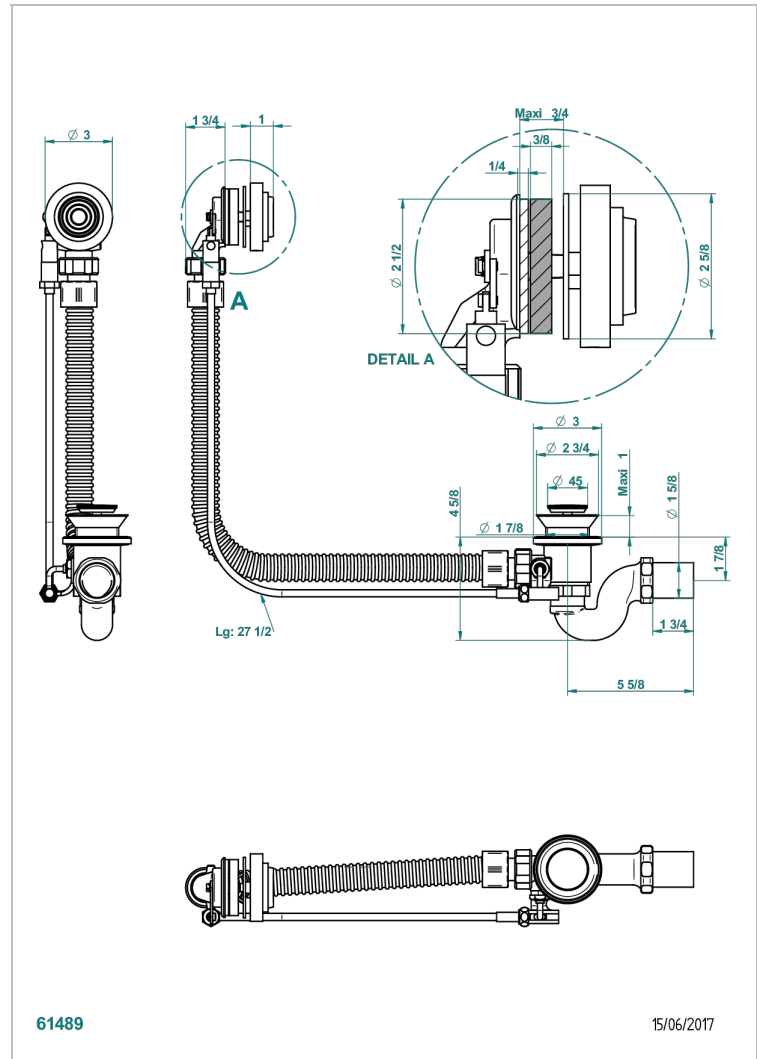

GRAND CENTRAL BLACK ONYX

U9M-300/70

Complete bath pop-up waste 70 cm

THG[®]
PARIS

CHARACTERISTIC

- Grand central Black Onyx
- Complete bath pop-up waste 70 cm

AVAILABLE FINITIONS

Blush PVD - H62
Brass color PVD - H49
Brown bronze color PVD - F33
Gold color PVD - H52
Graphite PVD - H64
Matt Umber PVD - H67