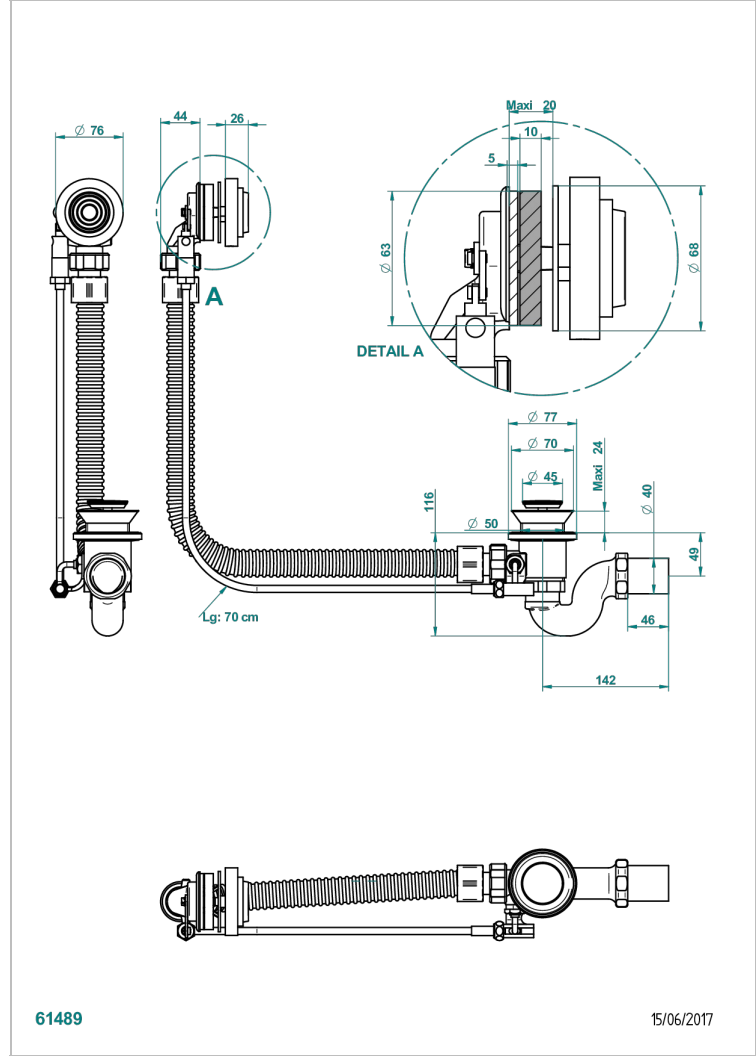

GRAND CENTRAL METAL WITH LEVER

U9L-300/70

浴缸自动分水器，管线长70厘米

THG[®]
PARIS

特色

- Grand central Metal with lever
- 浴缸自动分水器，管线长70厘米

可选饰面

Blush PVD - H62
Graphite PVD - H64
Matt Umber PVD - H67
Matt blush PVD - H60
Matt graphite PVD - H65
PVD哑光棕铜 - F34