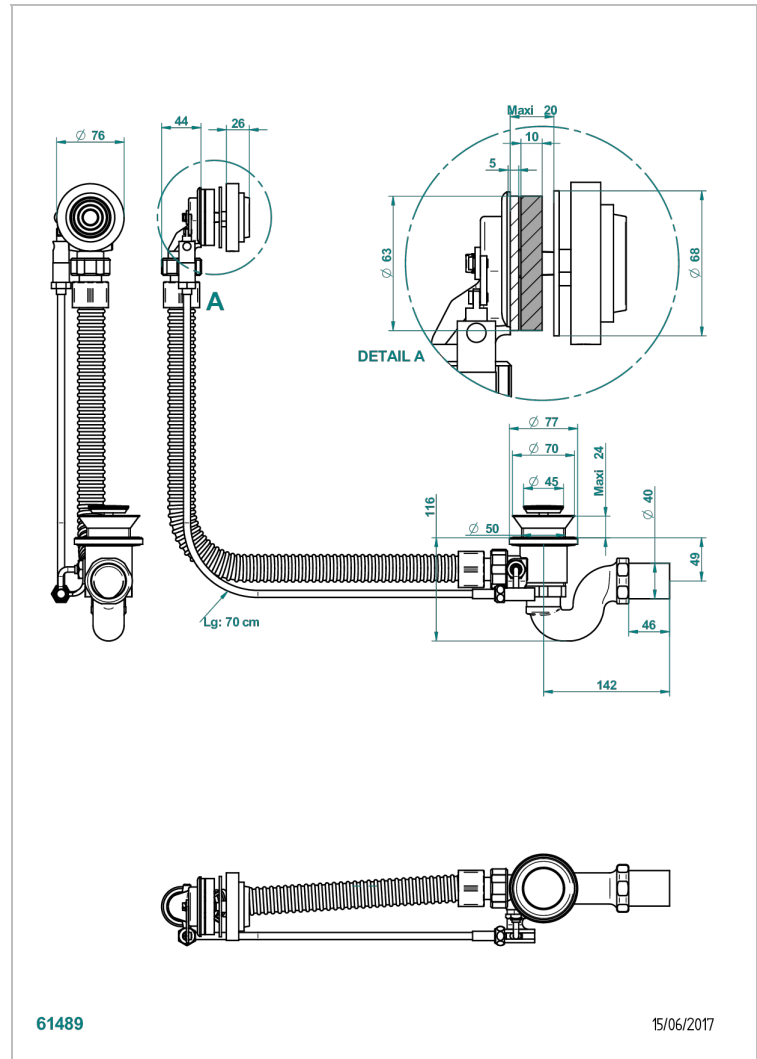

GRAND CENTRAL METAL

U9K-300/70

Complete bath pop-up waste 70 cm

THG[®]
PARIS

CHARACTERISTIC

- Grand central Metal
- Complete bath pop-up waste 70 cm

AVAILABLE FINITIONS

Blush PVD - H62
Brass color PVD - H49
Brown bronze color PVD - F33
Gold color PVD - H52
Graphite PVD - H64
Matt Umber PVD - H67