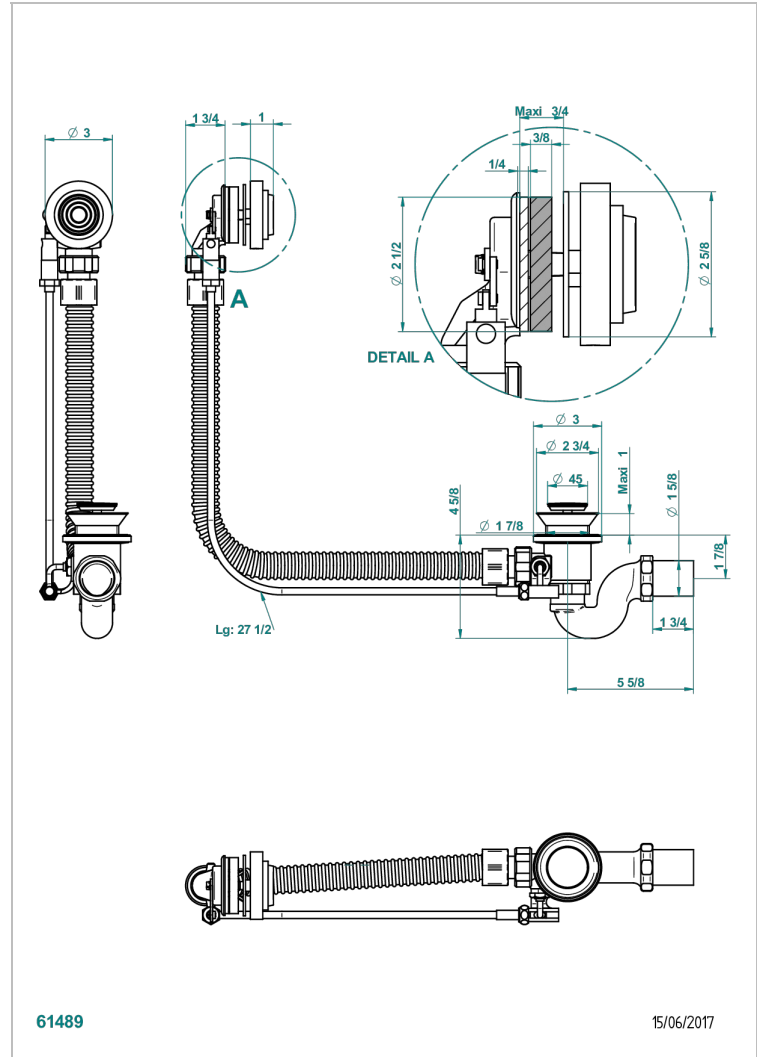

GRAND CENTRAL METAL

U9K-300/70

Complete bath pop-up waste 70 cm

CHARACTERISTIC

- Grand central Metal
- Complete bath pop-up waste 70 cm

AVAILABLE FINITIONS

Blush PVD - H62
Brass color PVD - H49
Brown bronze color PVD - F33
Gold color PVD - H52
Graphite PVD - H64
Matt Umber PVD - H67