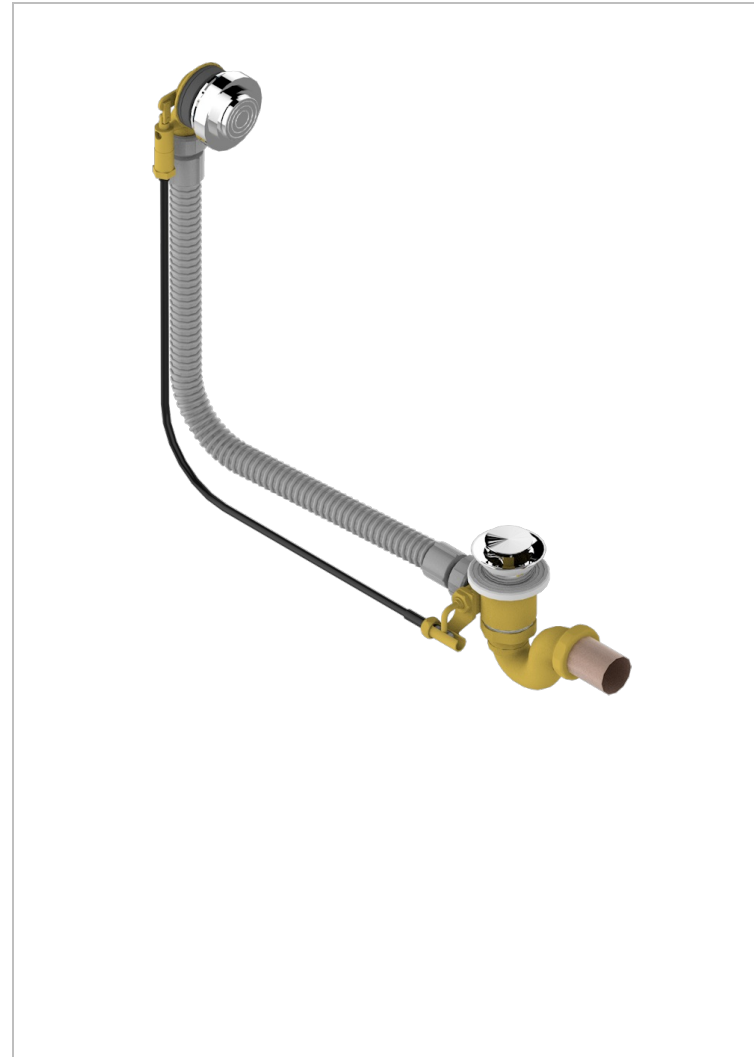

GRAND CENTRAL METAL

U9K-300/70

Complete bath pop-up waste 70 cm

CHARACTERISTIC

- Grand central Metal
- Complete bath pop-up waste 70 cm

AVAILABLE FINITIONS

Blush PVD - H62
Brass color PVD - H49
Brown bronze color PVD - F33
Gold color PVD - H52
Graphite PVD - H64
Matt Umber PVD - H67

Matt blush PVD - H60
Matt brass color PVD - H50
Matt brown bronze color PVD - F34
Matt gold color PVD - H53
Matt graphite PVD - H65
Matt nickel color PVD - H56

Nickel color PVD - H55
Polished chrome (color finish) - A02
Umber PVD - H66