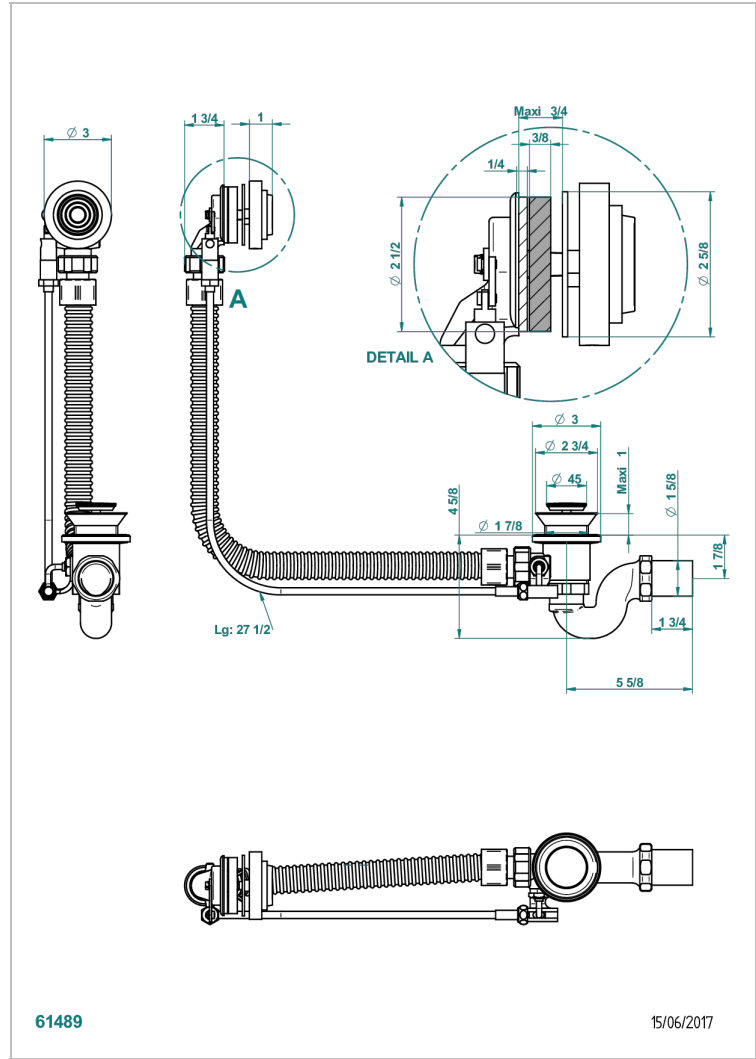

WEST COAST WHITE ONYX WITH LEVER HANDLES

U9H-300/70

Complete bath pop-up waste 70 cm

CHARACTERISTIC

- West Coast White Onyx with lever handles
- Complete bath pop-up waste 70 cm

AVAILABLE FINITIONS

Blush PVD - H62
Brass color PVD - H49
Brown bronze color PVD - F33
Gold color PVD - H52
Graphite PVD - H64
Matt Umber PVD - H67