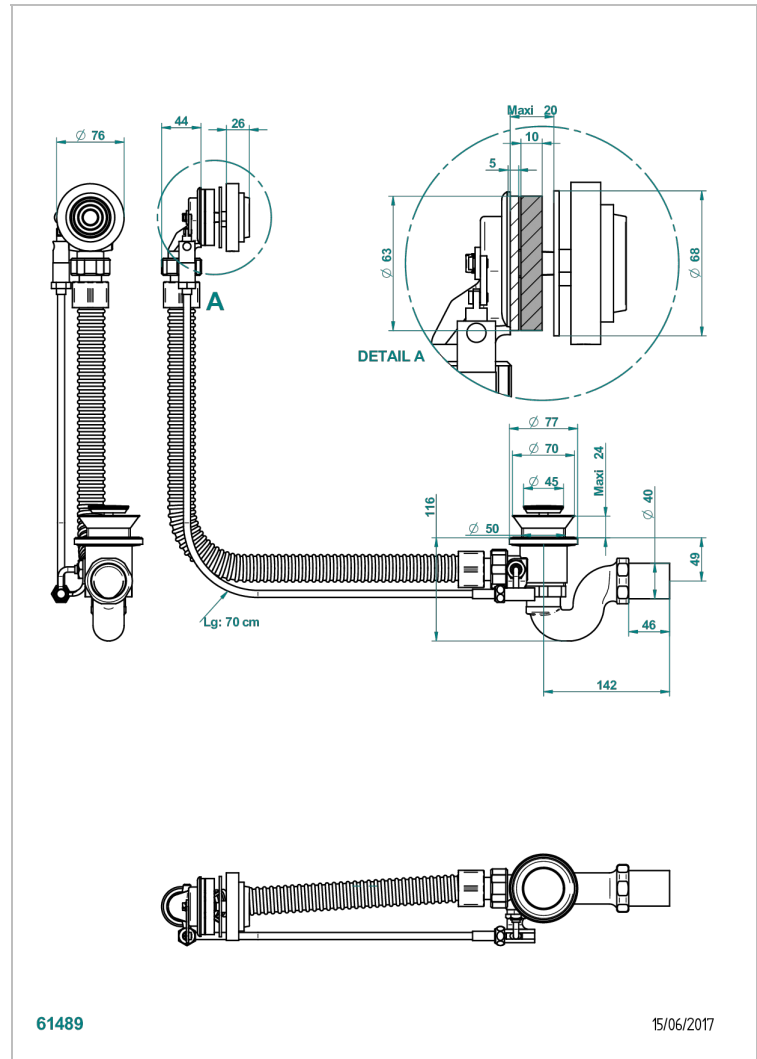

WEST COAST WHITE ONYX

U9G-300/70

Complete bath pop-up waste 70 cm

CHARACTERISTIC

- West Coast White Onyx
- Complete bath pop-up waste 70 cm

AVAILABLE FINITIONS

Blush PVD - H62
Brass color PVD - H49
Brown bronze color PVD - F33
Gold color PVD - H52
Graphite PVD - H64
Matt Umber PVD - H67