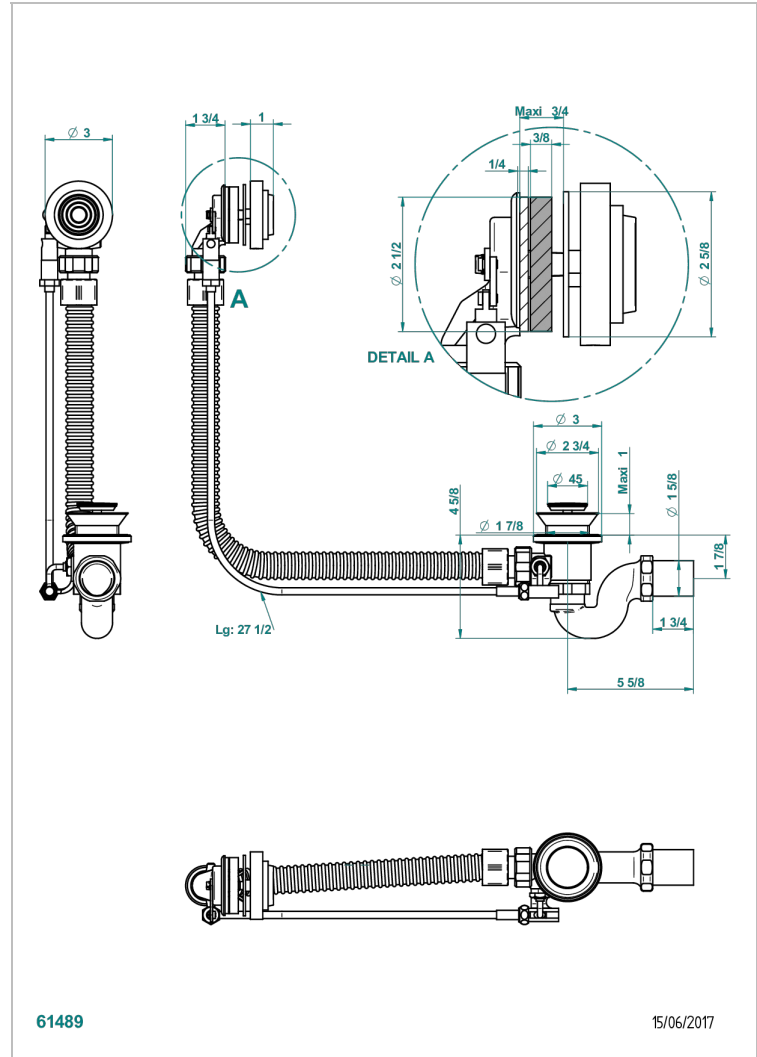

# WEST COAST WHITE ONYX

U9G-300/70

Complete bath pop-up waste 70 cm

61489

15/06/2017

## CHARACTERISTIC

- West Coast White Onyx
- Complete bath pop-up waste 70 cm

Nickel color PVD - H55  
Polished chrome (color finish) - A02  
Umber PVD - H66