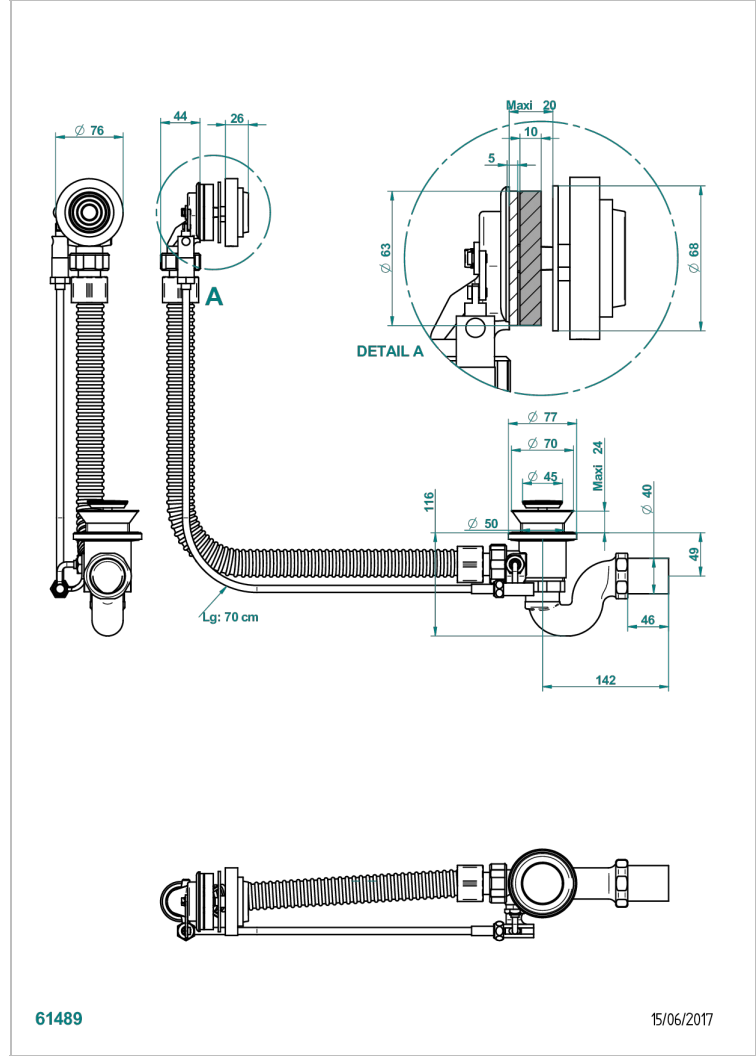

WEST COAST BLACK ONYX WITH LEVER

U9F-300/70

Complete bath pop-up waste 70 cm

THG[®]
PARIS

61489

15/06/2017

CHARACTERISTIC

- West Coast Black Onyx with lever
- Complete bath pop-up waste 70 cm

Nickel color PVD - H55
Polished chrome (color finish) - A02
Umber PVD - H66