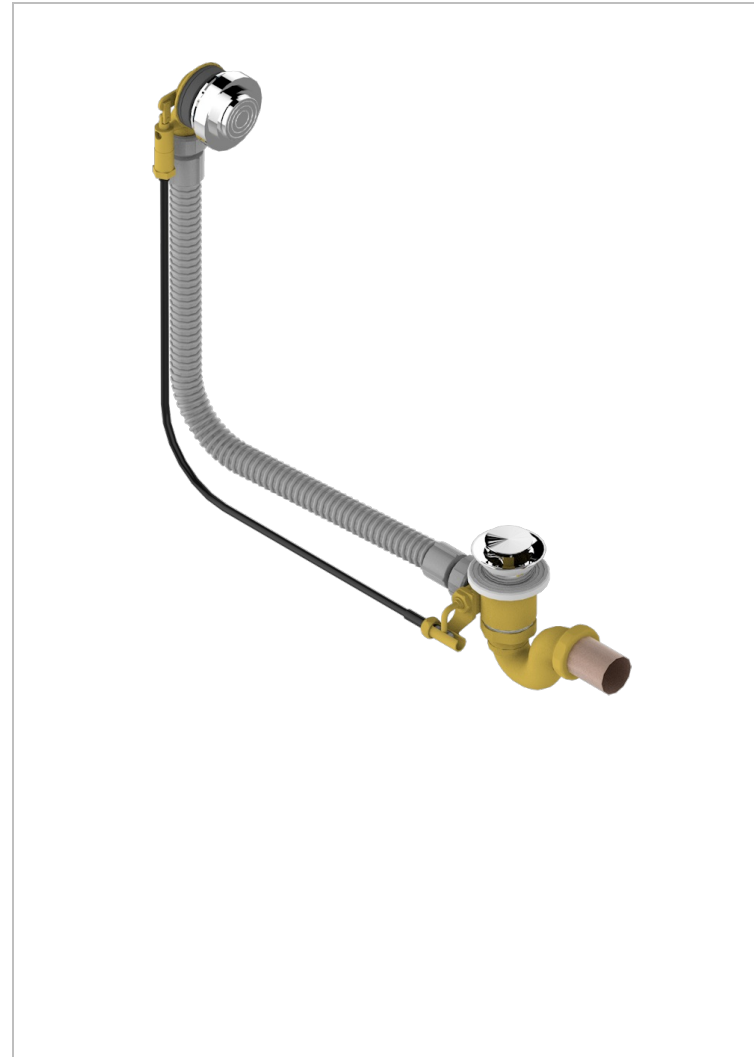

WEST COAST BLACK ONYX WITH LEVER

U9F-300/70

Complete bath pop-up waste 70 cm

THG[®]
PARIS

CHARACTERISTIC

- West Coast Black Onyx with lever
- Complete bath pop-up waste 70 cm

AVAILABLE FINITIONS

Blush PVD - H62
Brass color PVD - H49
Brown bronze color PVD - F33
Gold color PVD - H52
Graphite PVD - H64
Matt Umber PVD - H67

Matt blush PVD - H60
Matt brass color PVD - H50
Matt brown bronze color PVD - F34
Matt gold color PVD - H53
Matt graphite PVD - H65
Matt nickel color PVD - H56

Nickel color PVD - H55
Polished chrome (color finish) - A02
Umber PVD - H66