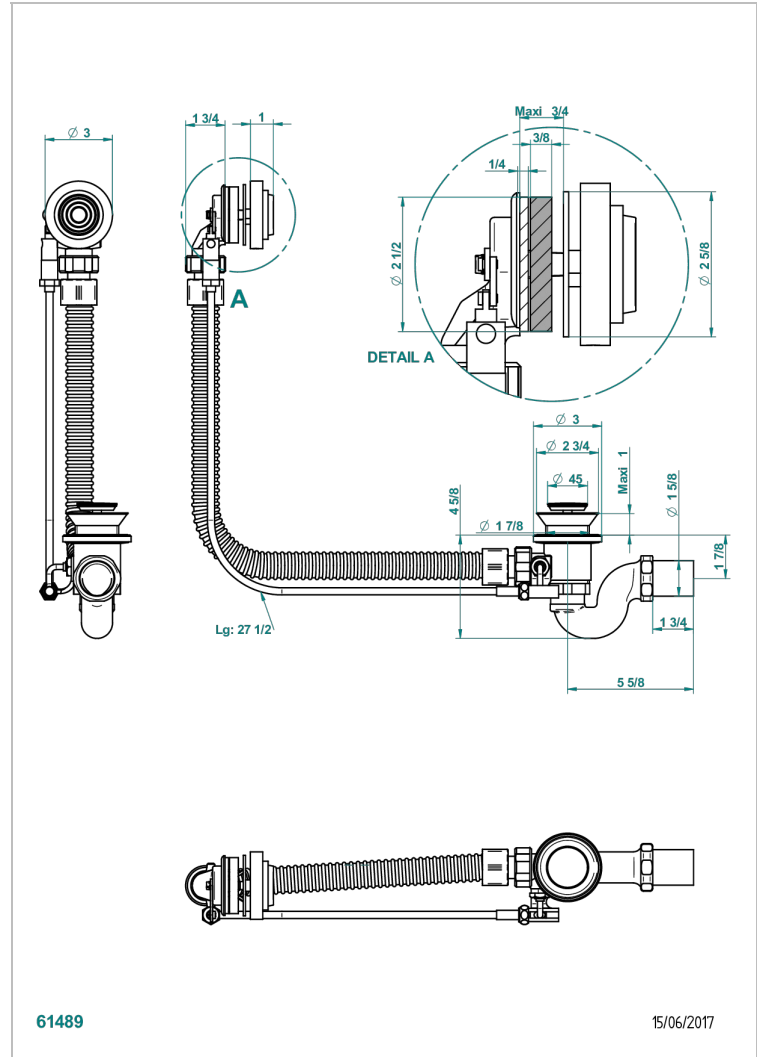

WEST COAST BLACK ONYX WITH LEVER

U9F-300/70

Complete bath pop-up waste 70 cm

THG[®]
PARIS

CHARACTERISTIC

- West Coast Black Onyx with lever
- Complete bath pop-up waste 70 cm

AVAILABLE FINITIONS

Blush PVD - H62
Brass color PVD - H49
Brown bronze color PVD - F33
Gold color PVD - H52
Graphite PVD - H64
Matt Umber PVD - H67