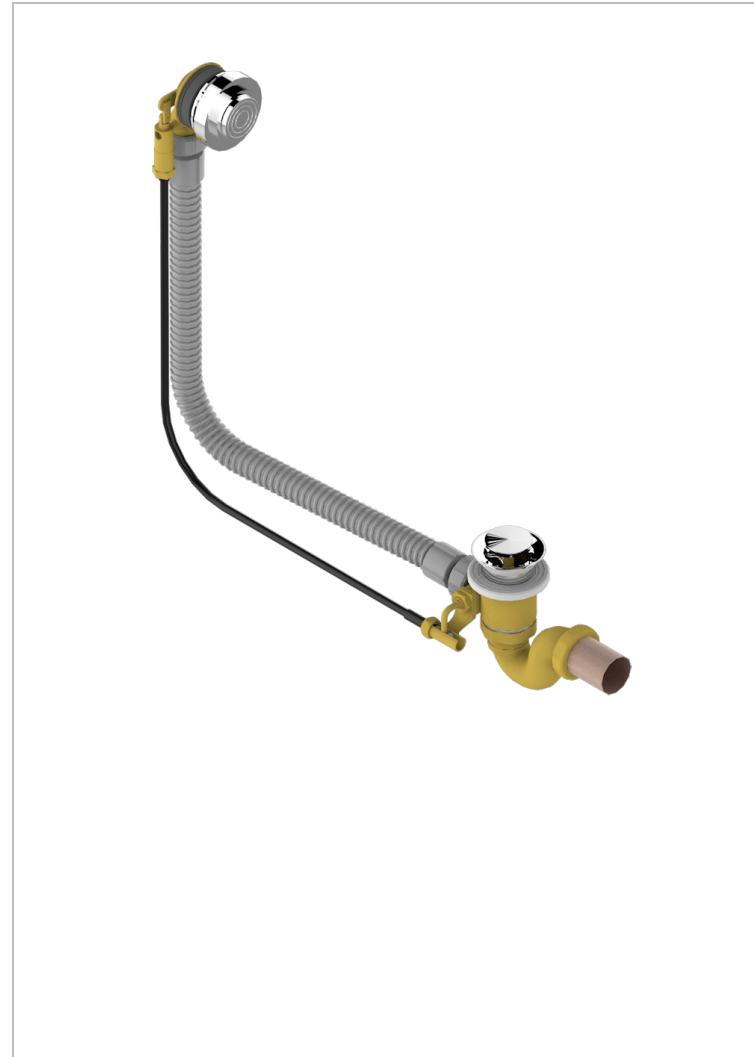

WEST COAST BLACK ONYX

U9E-300/70

Complete bath pop-up waste 70 cm

THG[®]
PARIS

CHARACTERISTIC

- West Coast Black Onyx
- Complete bath pop-up waste 70 cm

AVAILABLE FINITIONS

Blush PVD - H62
Brass color PVD - H49
Brown bronze color PVD - F33
Gold color PVD - H52
Graphite PVD - H64
Matt Umber PVD - H67

Matt blush PVD - H60
Matt brass color PVD - H50
Matt brown bronze color PVD - F34
Matt gold color PVD - H53
Matt graphite PVD - H65
Matt nickel color PVD - H56

Nickel color PVD - H55
Polished chrome (color finish) - A02
Umber PVD - H66