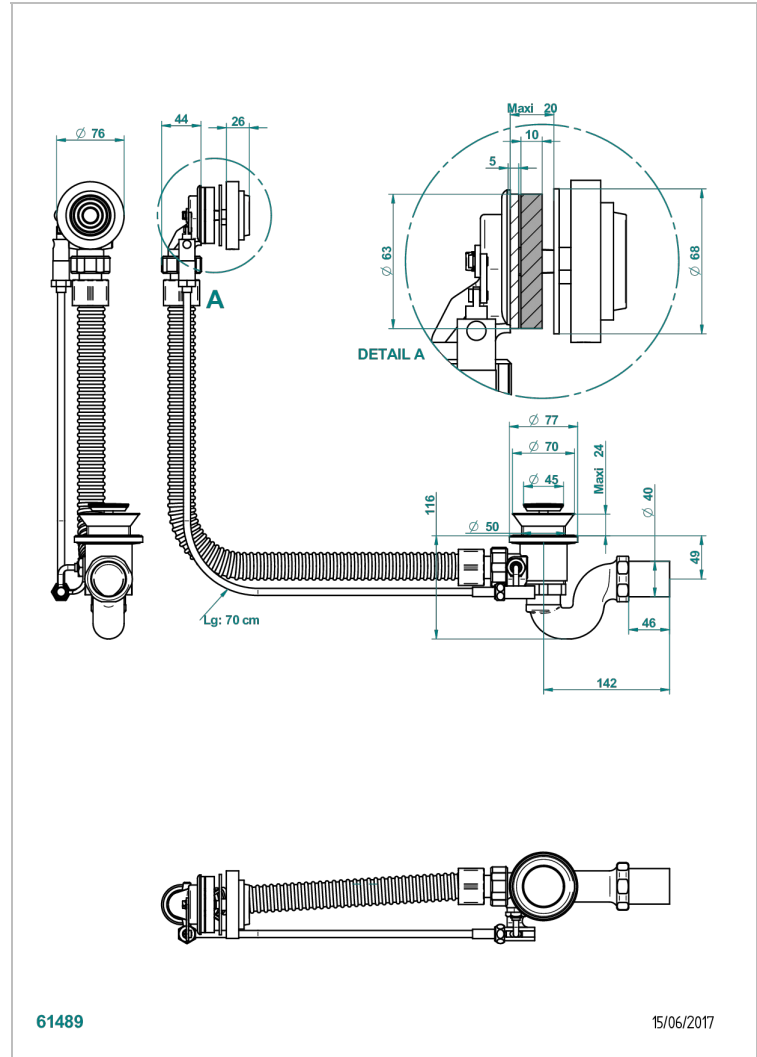

WEST COAST BLACK ONYX

U9E-300/70

Complete bath pop-up waste 70 cm

THG[®]
PARIS

CHARACTERISTIC

- West Coast Black Onyx
- Complete bath pop-up waste 70 cm

AVAILABLE FINITIONS

Blush PVD - H62
Brass color PVD - H49
Brown bronze color PVD - F33
Gold color PVD - H52
Graphite PVD - H64
Matt Umber PVD - H67