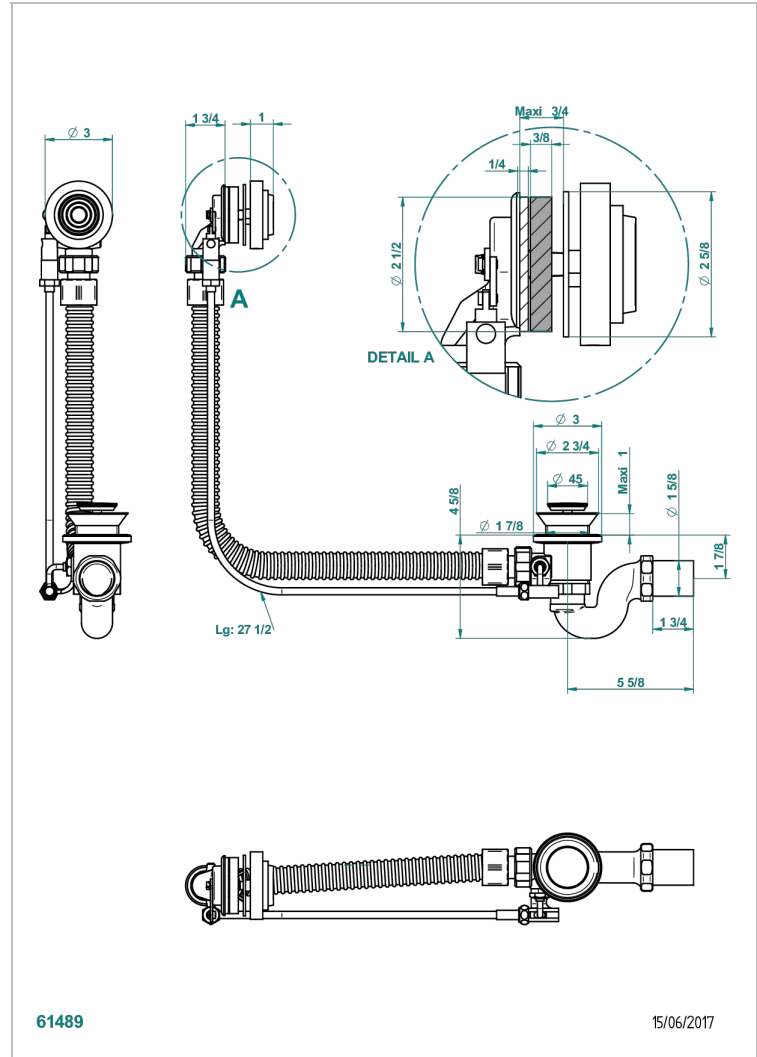

WEST COAST BLACK ONYX

U9E-300/70

Complete bath pop-up waste 70 cm

61489

15/06/2017

CHARACTERISTIC

- West Coast Black Onyx
- Complete bath pop-up waste 70 cm

AVAILABLE FINITIONS

Nickel color PVD - H55
Polished chrome (color finish) - A02
Umber PVD - H66