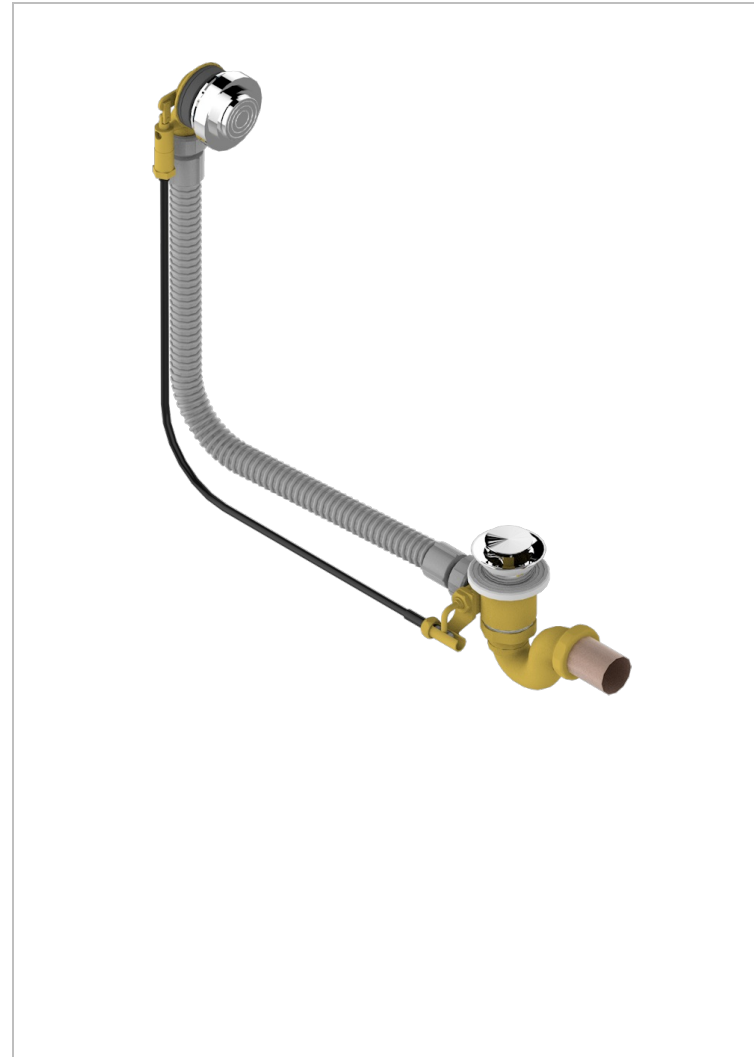

WEST COAST BLACK ONYX

U9E-300/70

Complete bath pop-up waste 70 cm

61489

15/06/2017

CHARACTERISTIC

- West Coast Black Onyx
- Complete bath pop-up waste 70 cm

AVAILABLE FINITIONS

Blush PVD - H62
Brass color PVD - H49
Brown bronze color PVD - F33
Gold color PVD - H52
Graphite PVD - H64
Matt Umber PVD - H67

Matt blush PVD - H60
Matt brass color PVD - H50
Matt brown bronze color PVD - F34
Matt gold color PVD - H53
Matt graphite PVD - H65
Matt nickel color PVD - H56

Nickel color PVD - H55
Polished chrome (color finish) - A02
Umber PVD - H66