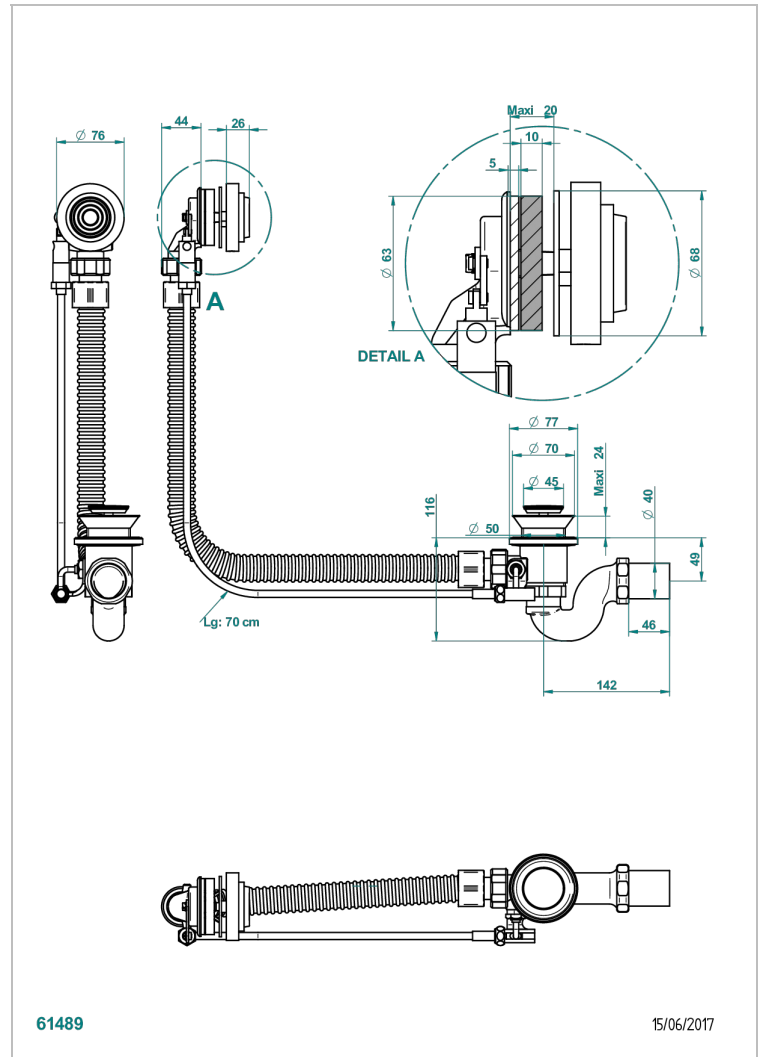

WEST COAST WITH GUILLOCHE DECOR WITH LEVER

U9D-300/70

Desagüe automatico de bañera lg 70 cm

THG[®]
PARIS

CARACTERÍSTICAS

- West coast with Guilloché decor with lever
- Desagüe automatico de bañera lg 70 cm

Pvd marrón bronce mate - F34
Pvd umber - H66
Pvd umber mate - H67