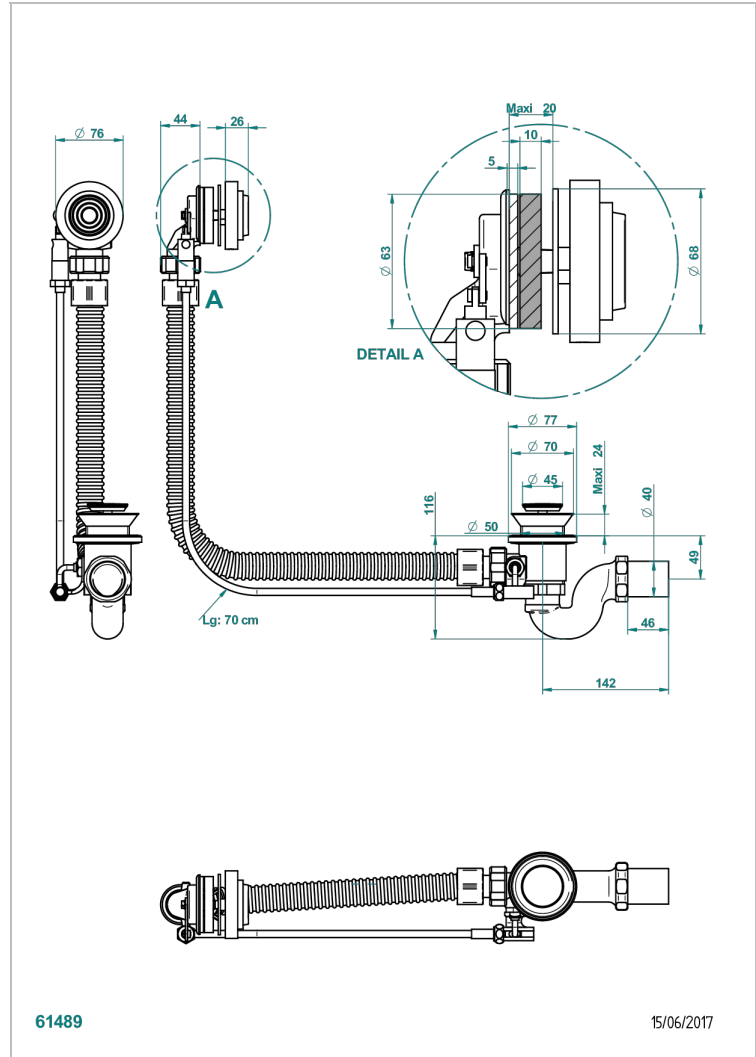

WEST COAST WITH GUILLOCHE DECOR WITH LEVER

U9D-300/70

Complete bath pop-up waste 70 cm

THG[®]
PARIS

CHARACTERISTIC

- West coast with Guilloché decor with lever
- Complete bath pop-up waste 70 cm

AVAILABLE FINITIONS

Nickel color PVD - H55
Polished chrome (color finish) - A02
Umber PVD - H66