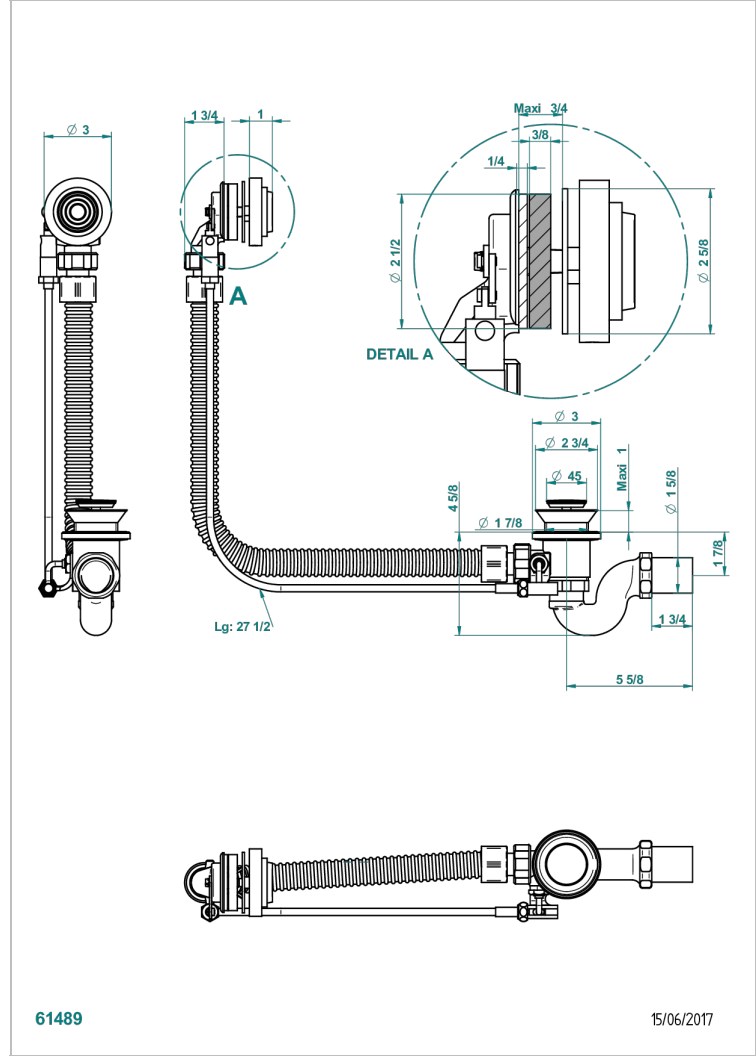

WEST COAST WITH GUILLOCHE DECOR WITH LEVER

U9D-300/70

Desagüe automatico de bañera lg 70 cm

THG[®]
PARIS

CARACTERÍSTICAS

- West coast with Guilloché decor with lever
- Desagüe automatico de bañera lg 70 cm

Pvd marrón bronce mate - F34
Pvd umber - H66
Pvd umber mate - H67