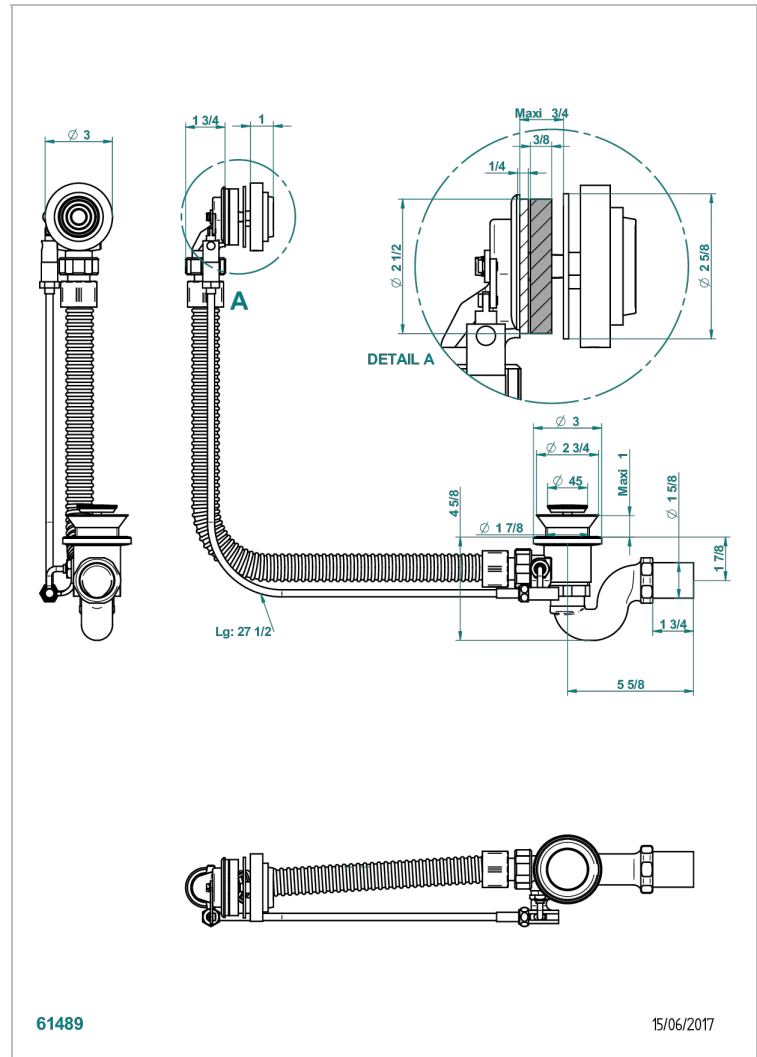

# WEST COAST WITH GUILLOCHE DECOR WITH LEVER

U9D-300/70

Complete bath pop-up waste 70 cm

THG<sup>®</sup>  
PARIS

## CHARACTERISTIC

- West coast with Guilloché decor with lever
- Complete bath pop-up waste 70 cm