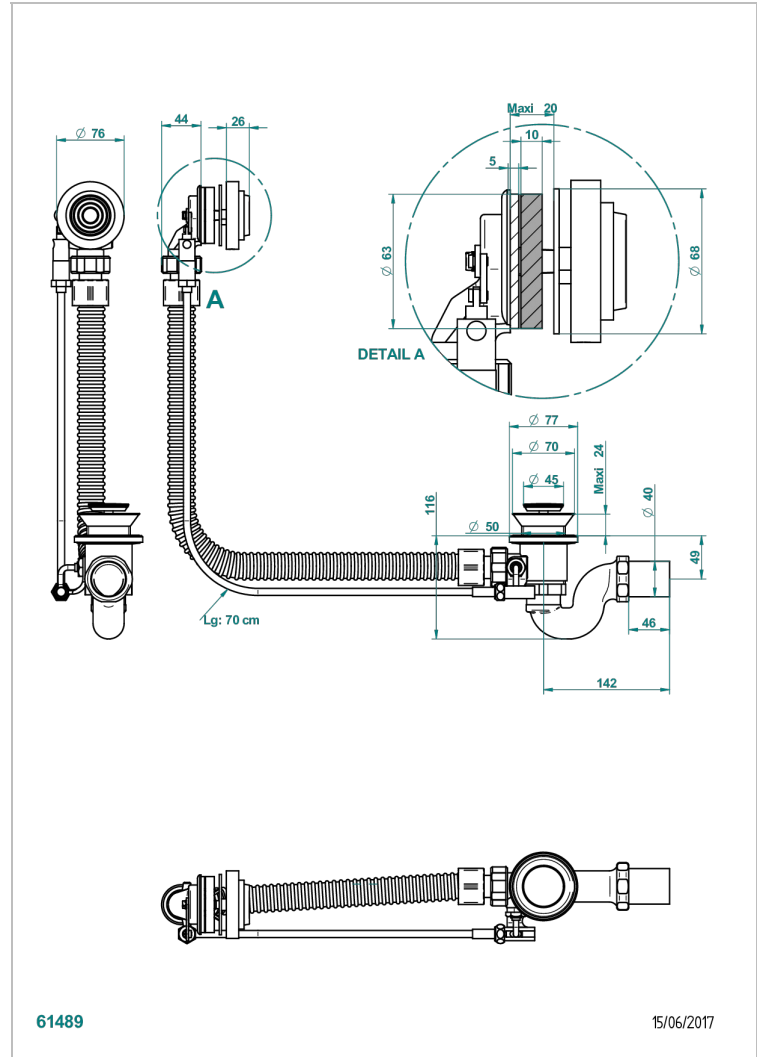

WEST COAST WITH GUILLOCHE DECOR

U9C-300/70

Complete bath pop-up waste 70 cm

THG[®]
PARIS

CHARACTERISTIC

- West coast with Guilloché decor
- Complete bath pop-up waste 70 cm

AVAILABLE FINITIONS

Blush PVD - H62
Brass color PVD - H49
Brown bronze color PVD - F33
Gold color PVD - H52
Graphite PVD - H64
Matt Umber PVD - H67