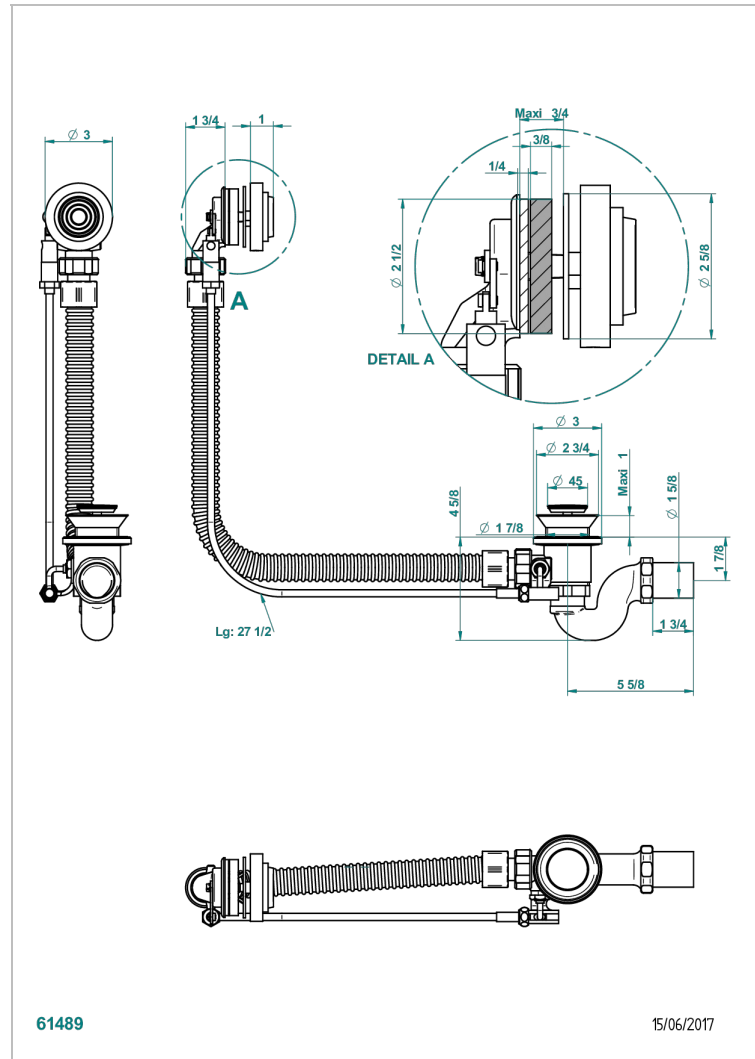

WEST COAST WITH GUILLOCHE DECOR

U9C-300/70

浴缸自动分水器，管线长70厘米

THG
PARIS

61489

15/06/2017

特色

- West coast with Guilloché decor
- 浴缸自动分水器，管线长70厘米