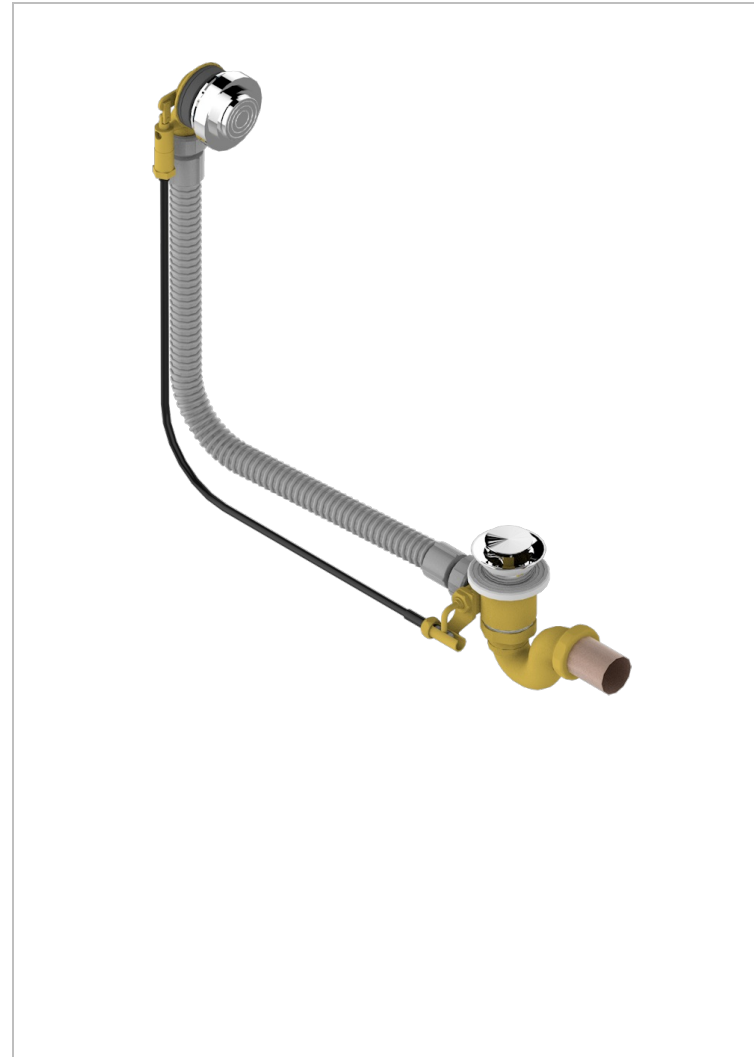

WEST COAST METAL WITH LEVER

U9B-300/70

Complete bath pop-up waste 70 cm

61489

15/06/2017

CHARACTERISTIC

- West Coast Metal with lever
- Complete bath pop-up waste 70 cm

AVAILABLE FINITIONS

Blush PVD - H62
Brass color PVD - H49
Brown bronze color PVD - F33
Gold color PVD - H52
Graphite PVD - H64
Matt Umber PVD - H67

Matt blush PVD - H60
Matt brass color PVD - H50
Matt brown bronze color PVD - F34
Matt gold color PVD - H53
Matt graphite PVD - H65
Matt nickel color PVD - H56

Nickel color PVD - H55
Polished chrome (color finish) - A02
Umber PVD - H66