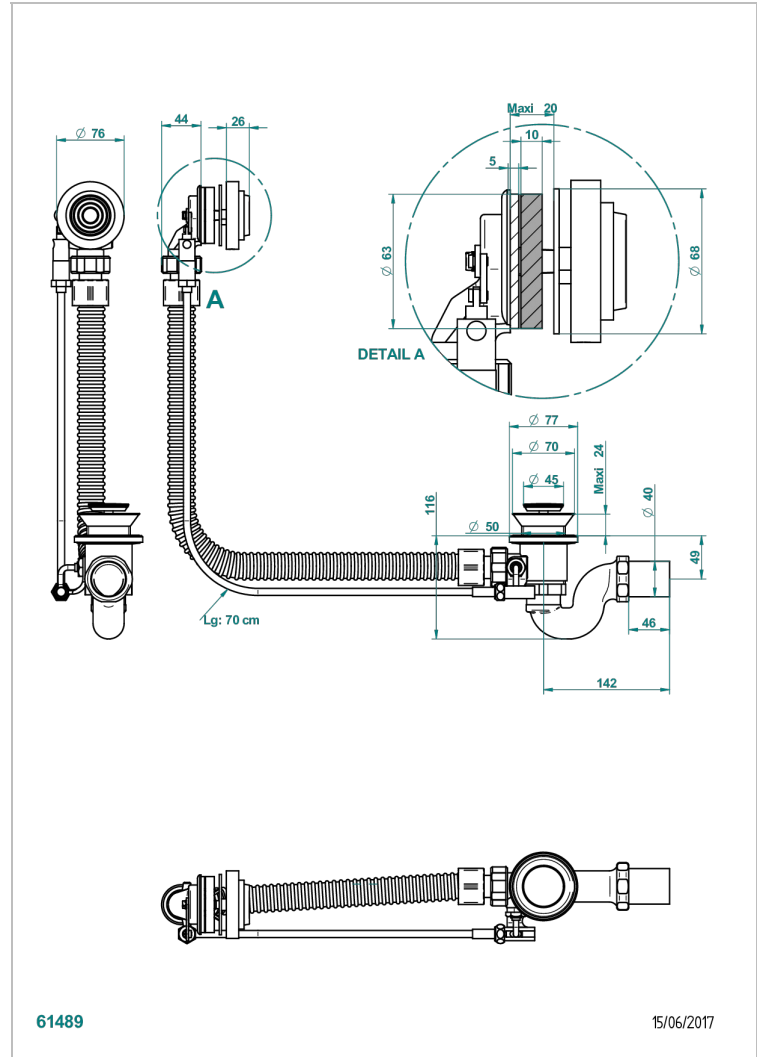

WEST COAST METAL WITH LEVER

U9B-300/70

Complete bath pop-up waste 70 cm

61489

15/06/2017

CHARACTERISTIC

- West Coast Metal with lever
- Complete bath pop-up waste 70 cm

AVAILABLE FINITIONS

Nickel color PVD - H55
Polished chrome (color finish) - A02
Umber PVD - H66