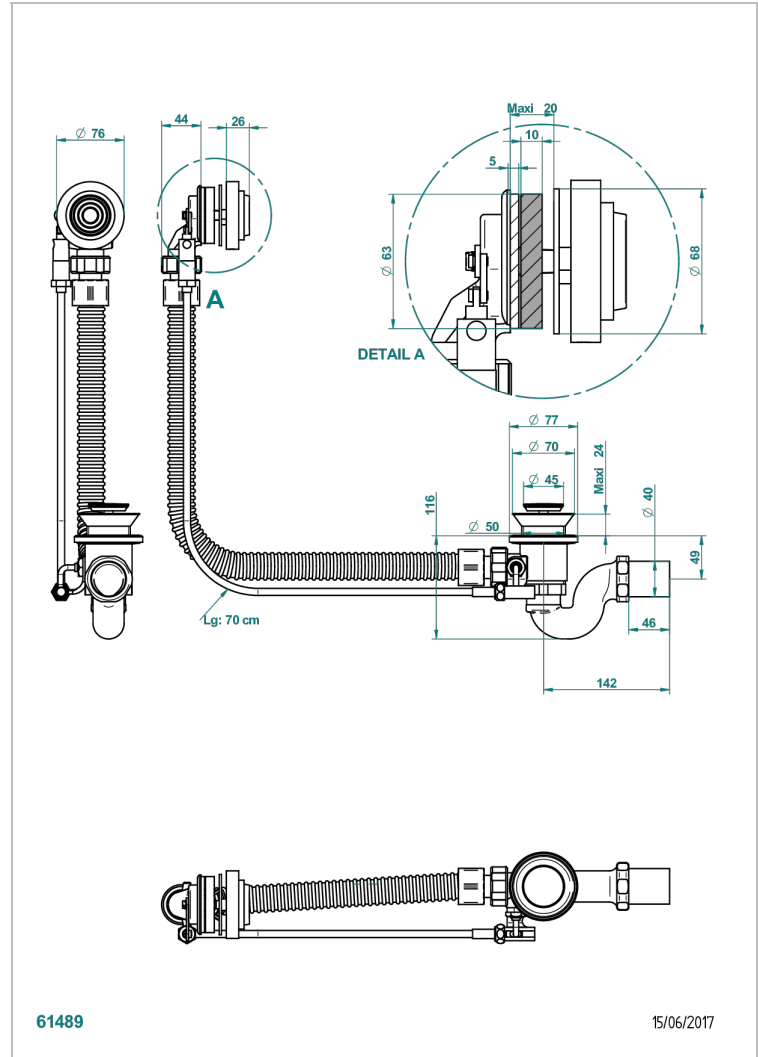

WEST COAST METAL WITH LEVER

U9B-300/70

浴缸自动分水器，管线长70厘米

THG[®]
PARIS

特色

- West Coast Metal with lever
- 浴缸自动分水器，管线长70厘米

可选饰面

Blush PVD - H62
Graphite PVD - H64
Matt Umber PVD - H67
Matt blush PVD - H60
Matt graphite PVD - H65
PVD哑光棕铜 - F34