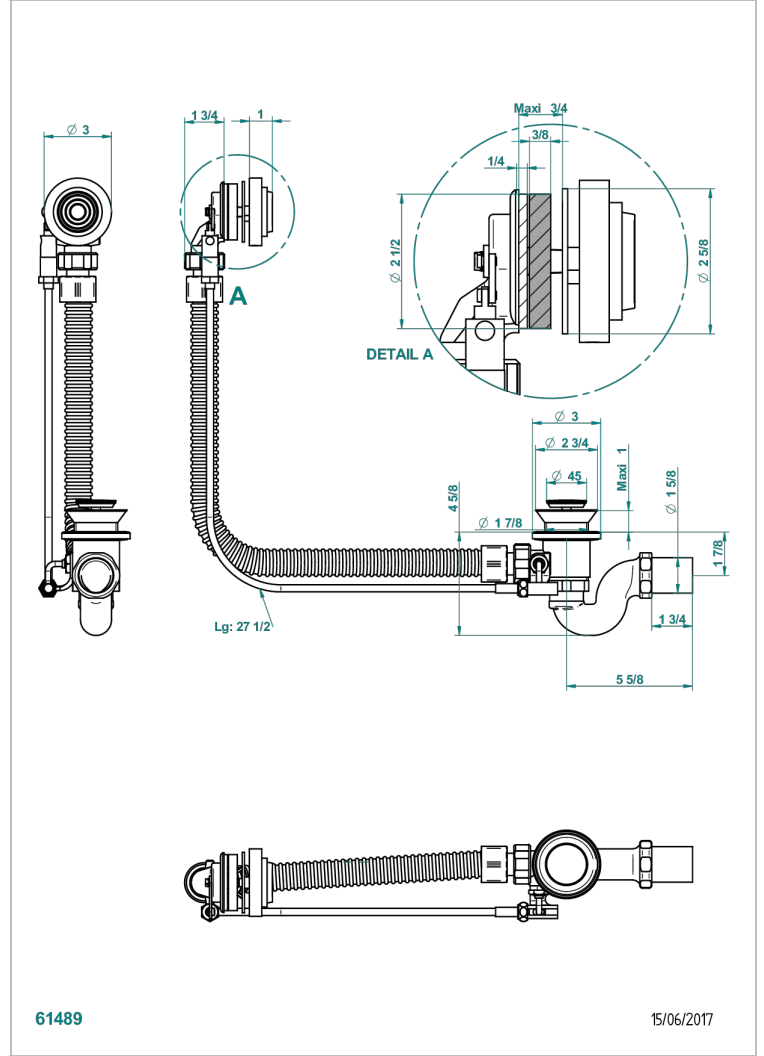

# WEST COAST METAL WITH LEVER

U9B-300/70

Complete bath pop-up waste 70 cm

## CHARACTERISTIC

- West Coast Metal with lever
- Complete bath pop-up waste 70 cm

Nickel color PVD - H55  
Polished chrome (color finish) - A02  
Umber PVD - H66