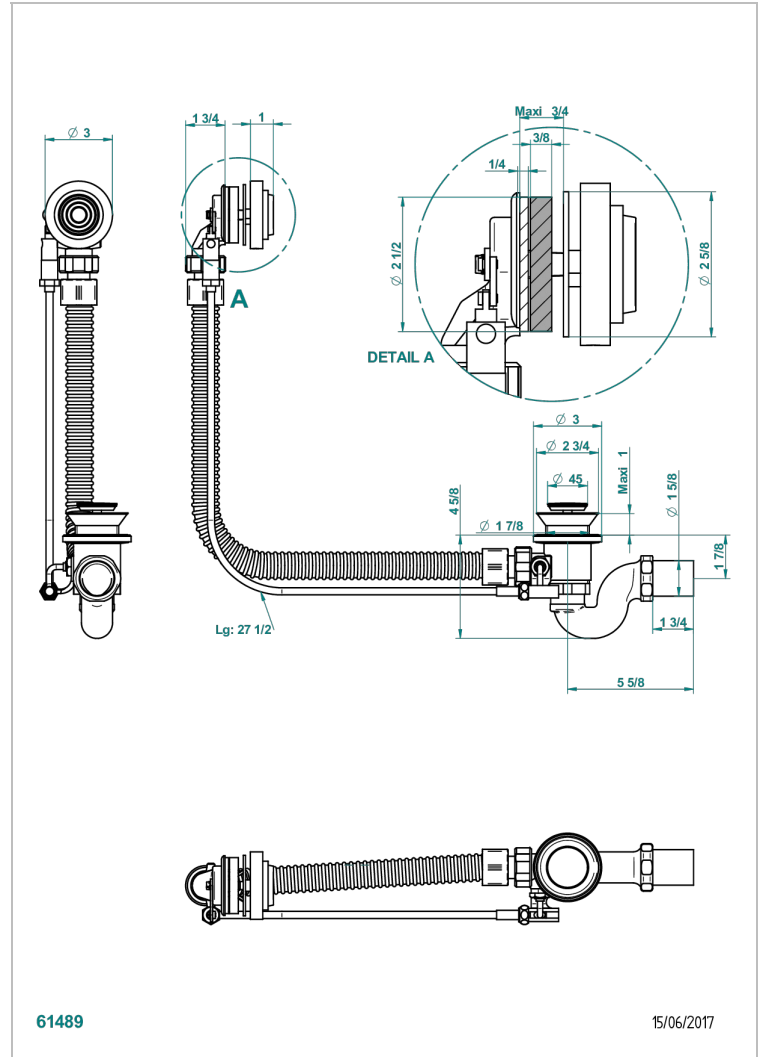

WEST COAST METAL WITH LEVER

U9B-300/70

浴缸自动分水器，管线长70厘米

THG
PARIS

特色

- West Coast Metal with lever
- 浴缸自动分水器，管线长70厘米

可选饰面

Blush PVD - H62
Graphite PVD - H64
Matt Umber PVD - H67
Matt blush PVD - H60
Matt graphite PVD - H65
PVD哑光棕铜 - F34