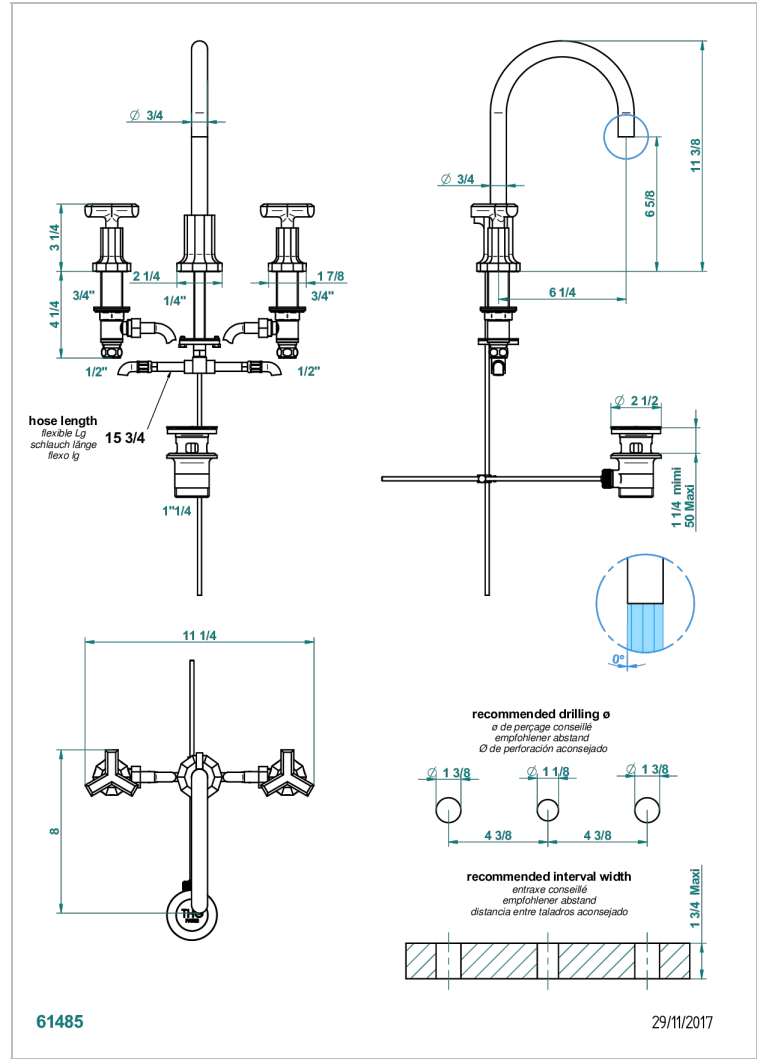

LES ONDES

G8A-151

Rim mounted 3-hole basin mixer with waste

CHARACTERISTIC

- ACS : 18ACCLY393
- NF : NF EN 200 - IA - Chrome
- SVGW-SSIGE : 1901-6813

STANDARDS

AVAILABLE FINITIONS

Antique nickel - H28
Black ceram - D30
Blush PVD - H62
Brass color PVD - H49
Brown bronze color PVD - F33
Gold color PVD - H52