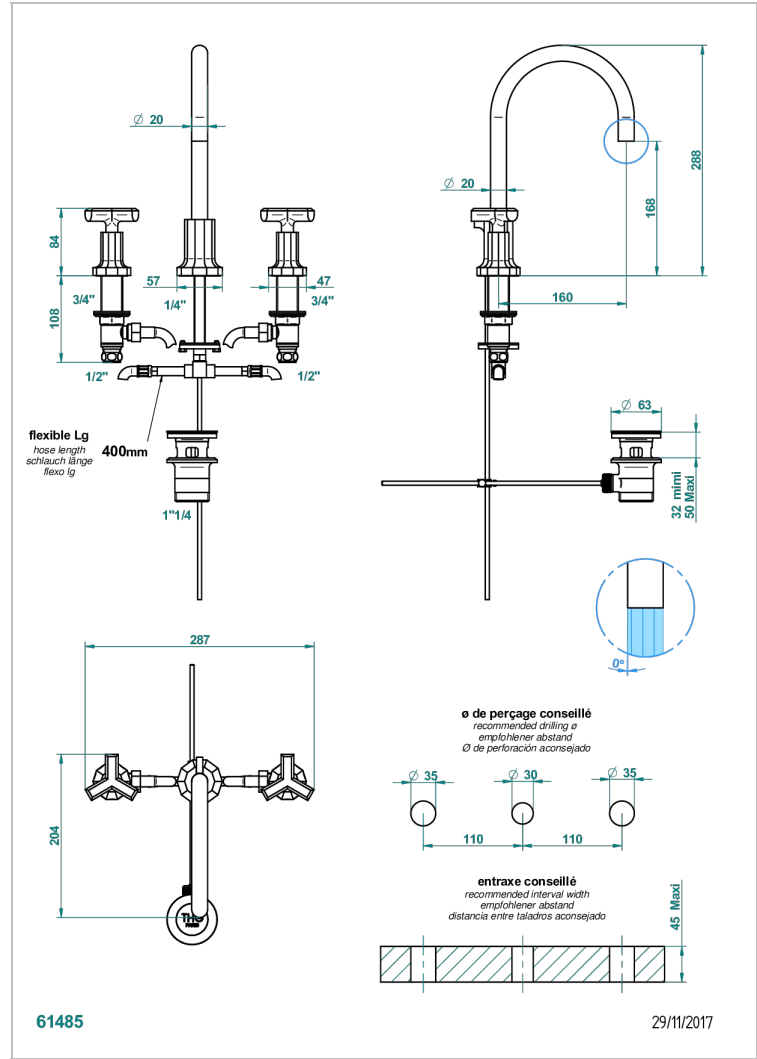

LES ONDES

G8A-151

Rim mounted 3-hole basin mixer with waste

THG[®]
PARIS

CHARACTERISTIC

- ACS : 18ACCLY393
- NF : NF EN 200 - IA - Chrome
- SVGW-SSIGE : 1901-6813

STANDARDS

AVAILABLE FINITIONS