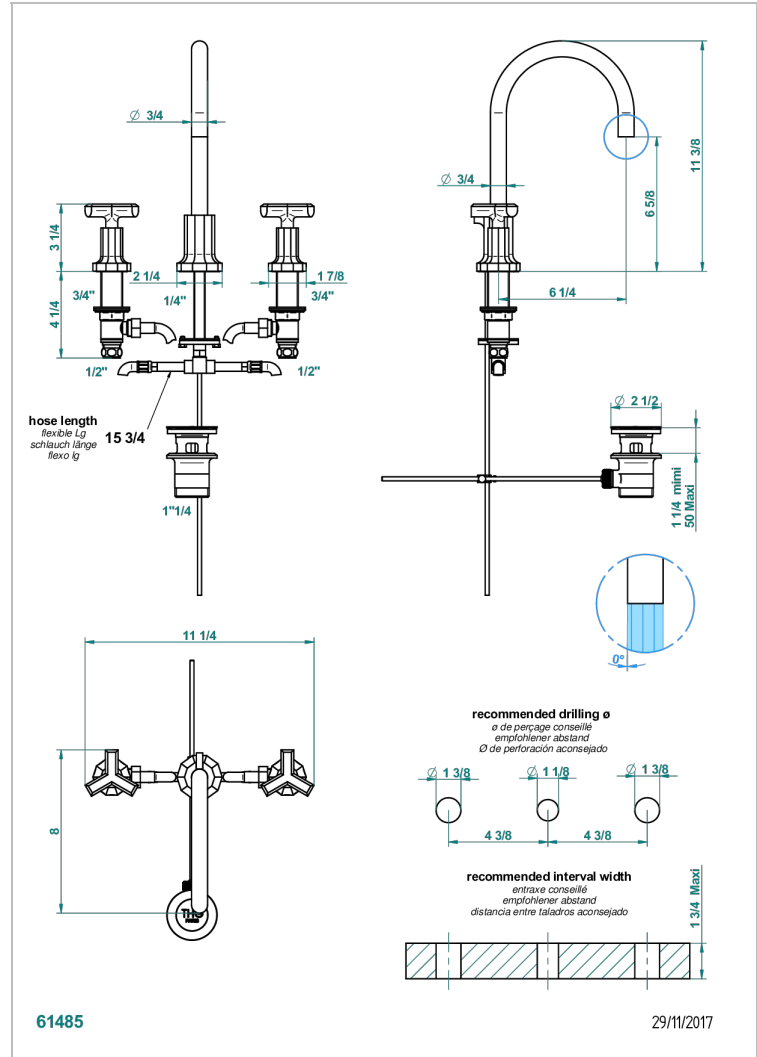

LES ONDES

G8A-151

Rim mounted 3-hole basin mixer with waste

CHARACTERISTIC

- ACS : 18ACCLY393
- NF : NF EN 200 - IA - Chrome
- SVGW-SSIGE : 1901-6813

STANDARDS

AVAILABLE FINITIONS

Antique nickel - H28
Black ceram - D30
Blush PVD - H62
Brass color PVD - H49
Brown bronze color PVD - F33
Gold color PVD - H52