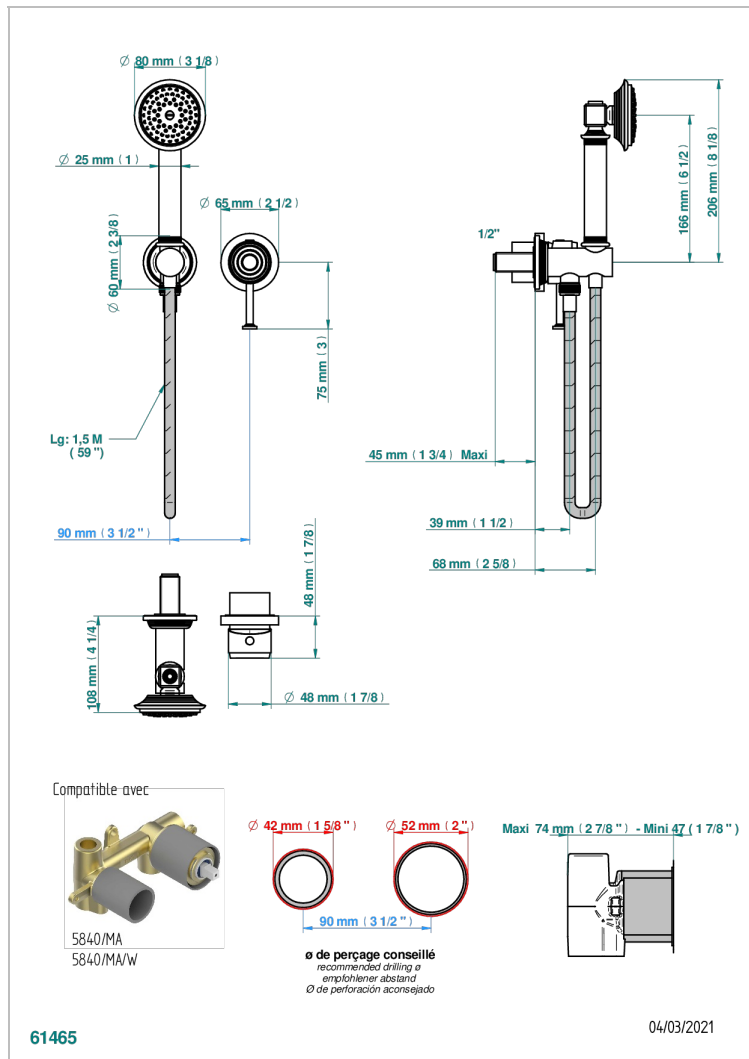

# WEST COAST WHITE ONYX WITH LEVER HANDLES

U9H-6561B

Trim only for wall mixer with complete handshower on hook

## CARACTERÍSTICAS

- West Coast White Onyx with lever handles
- Trim only for wall mixer with complete handshower on hook

## PRODUCTOS RELACIONADOS

- Ref. G00-5840/MA Parte empotrada para mezclador mural con salida hembra 1/2"