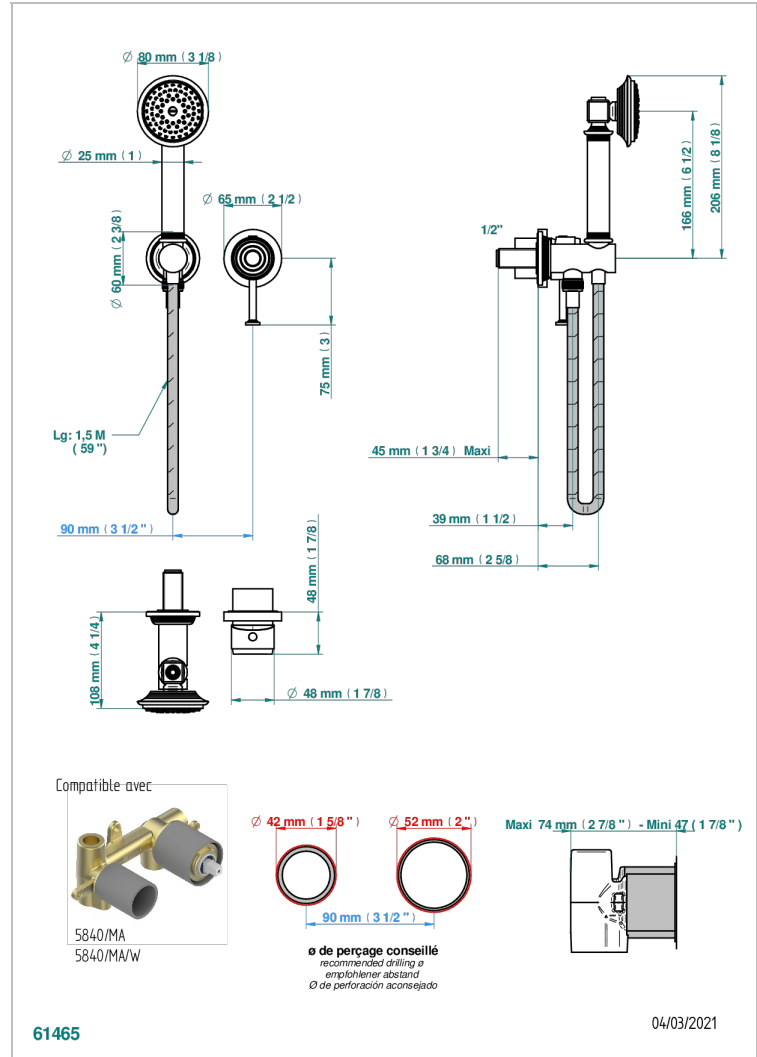

WEST COAST WHITE ONYX

U9G-6561B

Trim only for wall mixer with complete handshower on hook

CHARACTERISTIC

- West Coast White Onyx
- Trim only for wall mixer with complete handshower on hook

RELATED SKU'S

- Ref. G00-5840/MA Rough parts for concealed wall-mounted mixer with 1/2" outlet