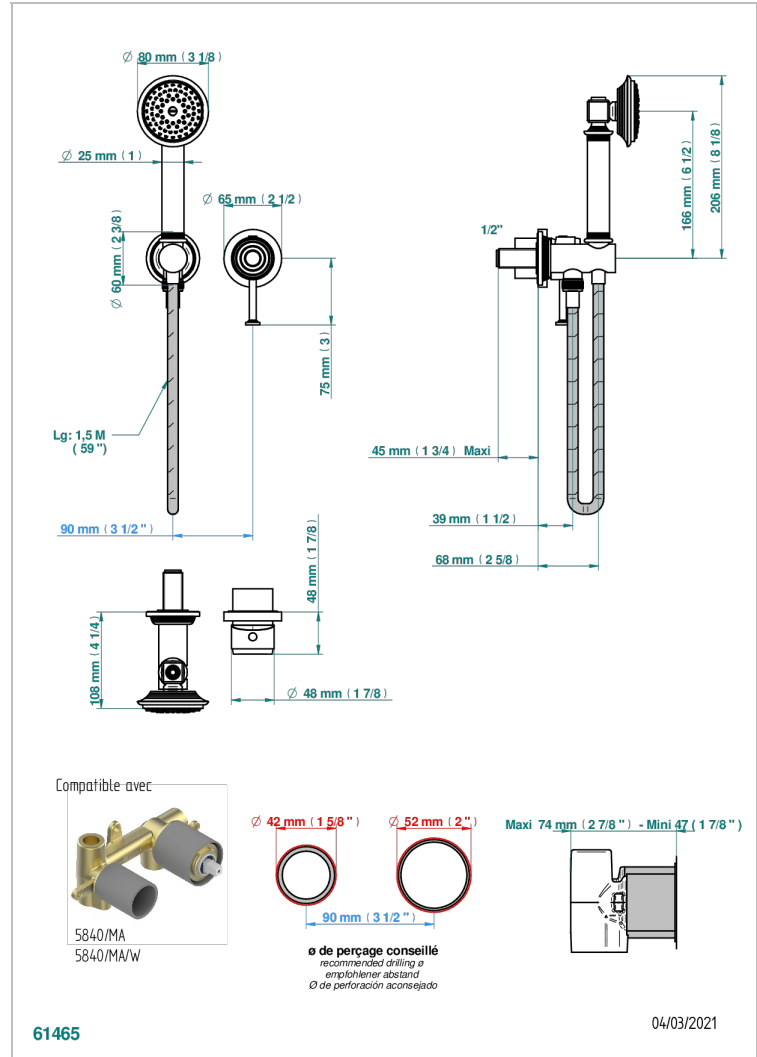

WEST COAST BLACK ONYX

U9E-6561B

Trim only for wall mixer with complete handshower on hook

CHARACTERISTIC

- West Coast Black Onyx
- Trim only for wall mixer with complete handshower on hook

RELATED SKU'S

- Ref. G00-5840/MA Rough parts for concealed wall-mounted mixer with 1/2" outlet