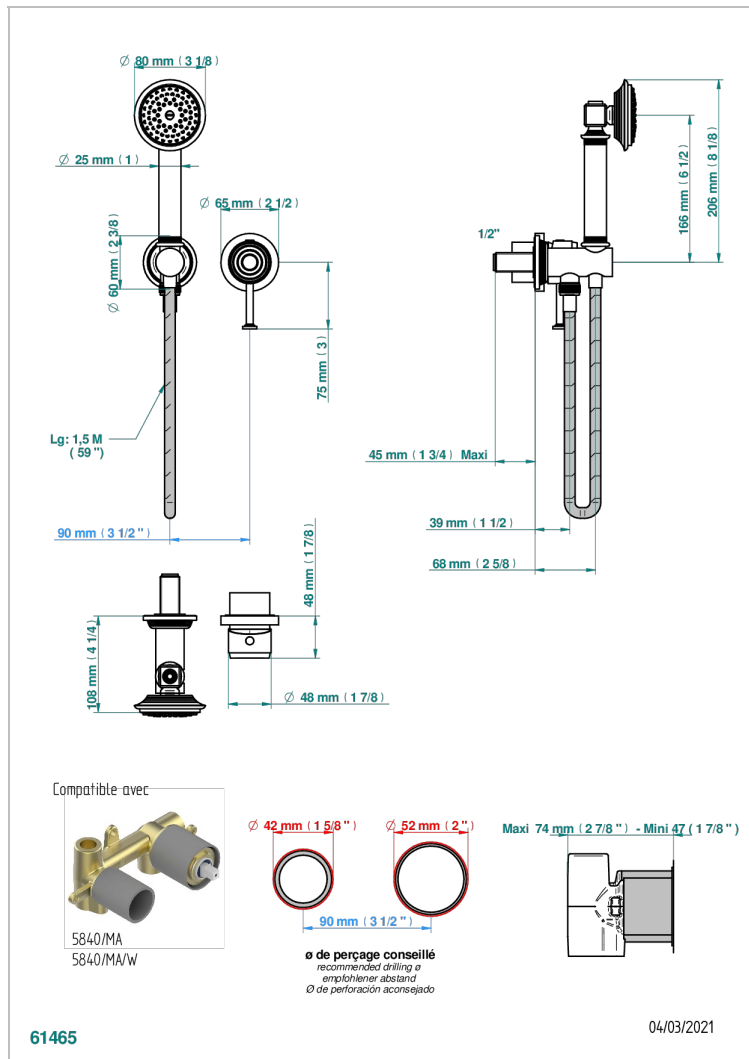

WEST COAST WITH GUILLOCHE DECOR WITH LEVER

U9D-6561B

Trim only for wall mixer with complete handshower on hook

特色

- West coast with Guilloché decor with lever
- Trim only for wall mixer with complete handshower on hook

相关的SKU

- Ref. G00-5840/MA 卫浴套装，含：入墙式弯管出水管，1米25强化软管，触控式花洒和托勾，美国标准

可选饰面

Black ceram - D30
Blush PVD - H62
Graphite PVD - H64
Matt Umber PVD - H67
Matt blush PVD - H60
Matt graphite PVD - H65

Natural smoked Brass - A13
PVD哑光棕铜 - F34
PVD哑光金 - H53
PVD哑光铜 - H50
PVD哑光镍 - H56
PVD抛光铜 - H49

PVD棕铜 - F33
PVD金色 - H52
PVD镍 - H55
Polished chrome with gold inlay - GA1
Umber PVD - H66
哑光复古铜 - H07

哑光浅金 - F31
哑光金 - F07
哑光铬 - C02
哑光镍 - C01
复古镍 - H28
抛光金 (24K金) - F01

抛光铬 - A02
抛光镍 - B01
浅金 - F30
漆面铜 - D01