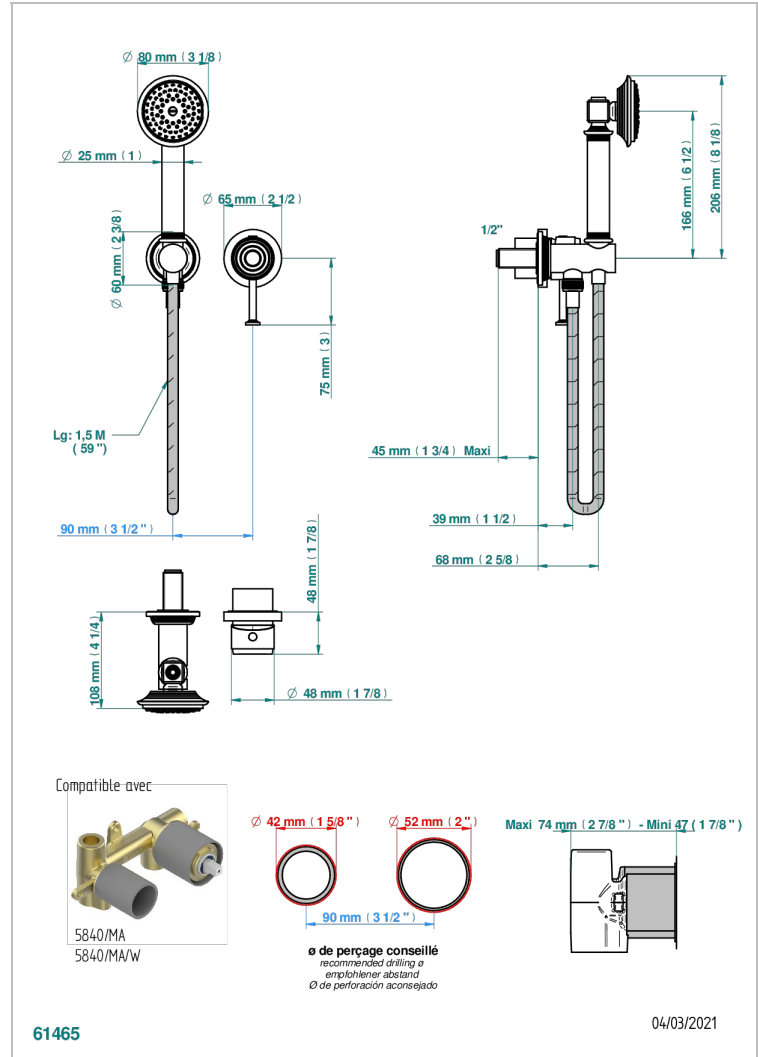

# WEST COAST WITH GUILLOCHE DECOR

U9C-6561B

THG  
PARIS

Trim only for wall mixer with complete handshower on hook

## CHARACTERISTIC

- West coast with Guilloché decor
- Trim only for wall mixer with complete handshower on hook

## RELATED SKU'S

- Ref. G00-5840/MA Rough parts for concealed wall-mounted mixer with 1/2" outlet