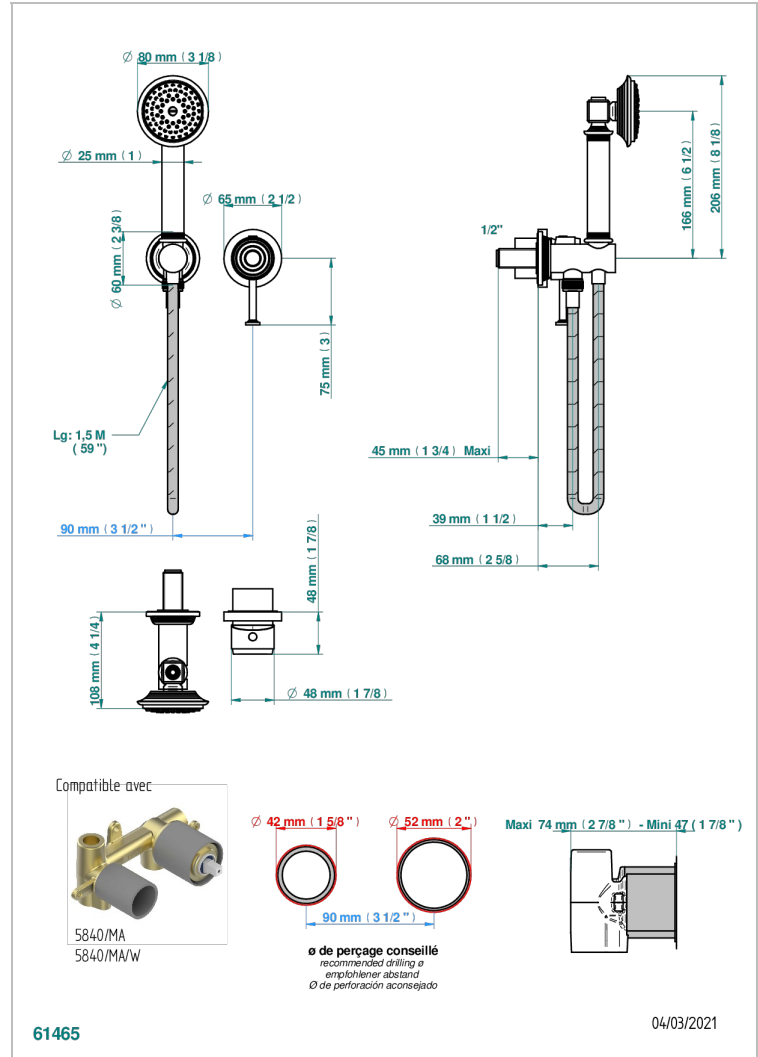

# WEST COAST WITH GUILLOCHE DECOR

U9C-6561B

THG<sup>®</sup>  
PARIS

Trim only for wall mixer with complete handshower on hook

## 特色

- West coast with Guilloché decor
- Trim only for wall mixer with complete handshower on hook

## 相关的SKU

- Ref. G00-5840/MA 卫浴套装，含：入墙式弯管出水管，1米25强化软管，触控式花洒和托勾，美国标准