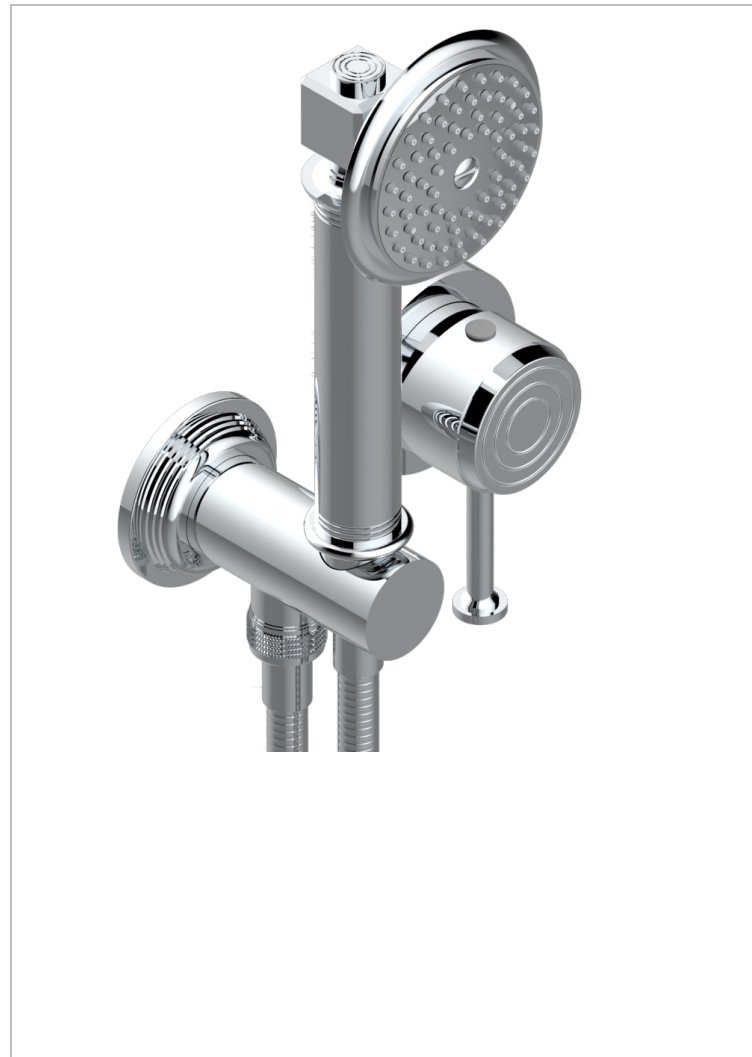

# WEST COAST METAL WITH LEVER

U9B-6561B

Trim only for wall mixer with complete handshower on hook

## CHARACTERISTIC

- West Coast Metal with lever
- Trim only for wall mixer with complete handshower on hook

## RELATED SKU'S

- Ref. G00-5840/MA Rough parts for concealed wall-mounted mixer with 1/2" outlet

## AVAILABLE FINITIONS

Antique nickel - H28  
Black ceram - D30  
Blush PVD - H62  
Brass color PVD - H49  
Brown bronze color PVD - F33  
Gold color PVD - H52

Graphite PVD - H64  
Lacquered light bronze - D01  
Matt Umber PVD - H67  
Matt blush PVD - H60  
Matt brass color PVD - H50  
Matt brown bronze color PVD - F34