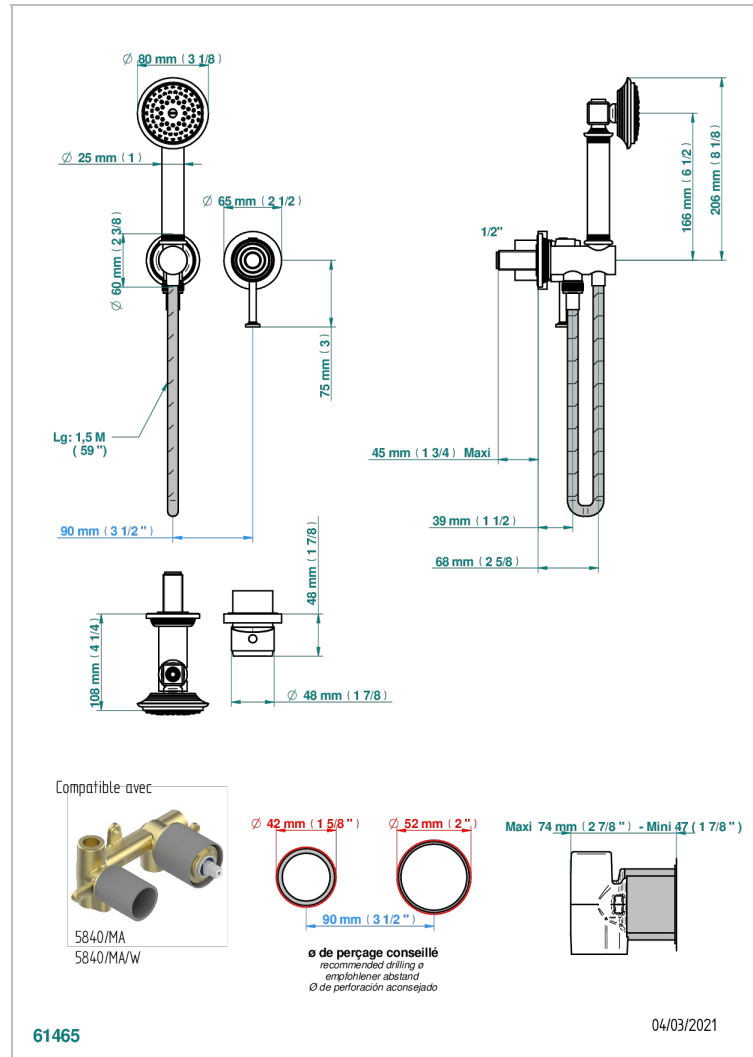

# WEST COAST METAL WITH LEVER

U9B-6561B

Trim only for wall mixer with complete handshower on hook

## CHARACTERISTIC

- West Coast Metal with lever
- Trim only for wall mixer with complete handshower on hook

## RELATED SKU'S

- Ref. G00-5840/MA Rough parts for concealed wall-mounted mixer with 1/2" outlet