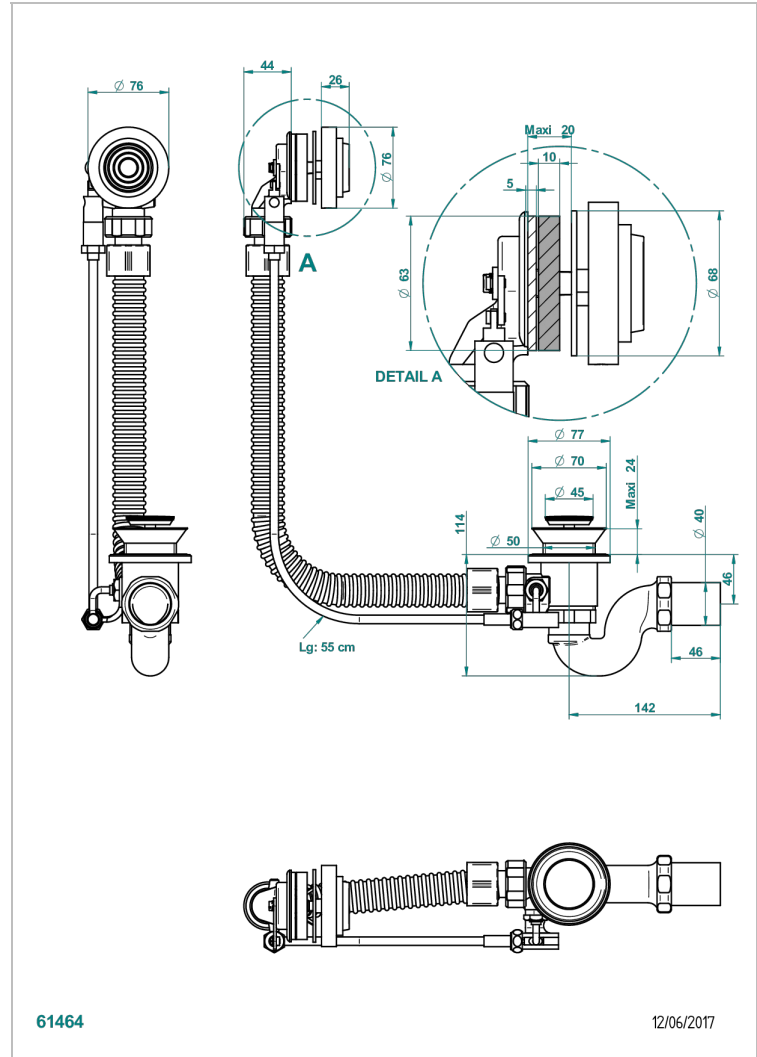

GRAND CENTRAL WHITE ONYX WITH LEVER HANDLES

U9S-300

Complete bath pop-up waste -cable lg 55 cm

61464

12/06/2017

CHARACTERISTIC

- Grand central White Onyx with lever handles
- Complete bath pop-up waste -cable lg 55 cm

Nickel color PVD - H55
Polished chrome (color finish) - A02
Umber PVD - H66