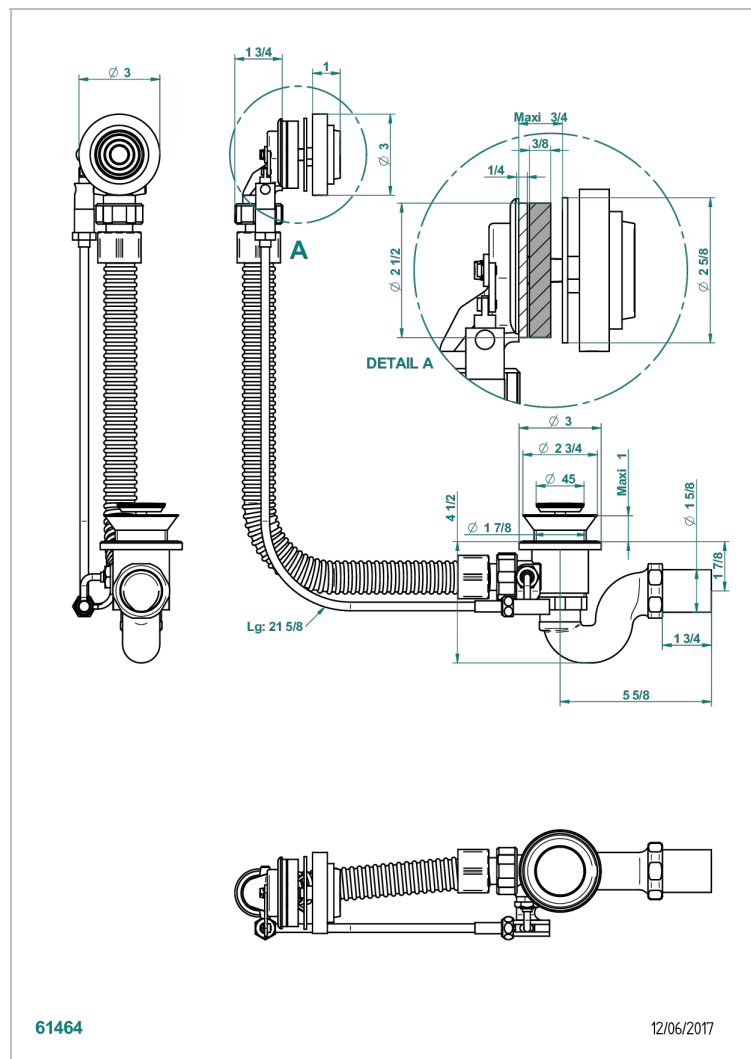

# GRAND CENTRAL WHITE ONYX WITH LEVER HANDLES

U9S-300

Complete bath pop-up waste -cable lg 55 cm

## CHARACTERISTIC

- Grand central White Onyx with lever handles
- Complete bath pop-up waste -cable lg 55 cm

Nickel color PVD - H55  
Polished chrome (color finish) - A02  
Umber PVD - H66