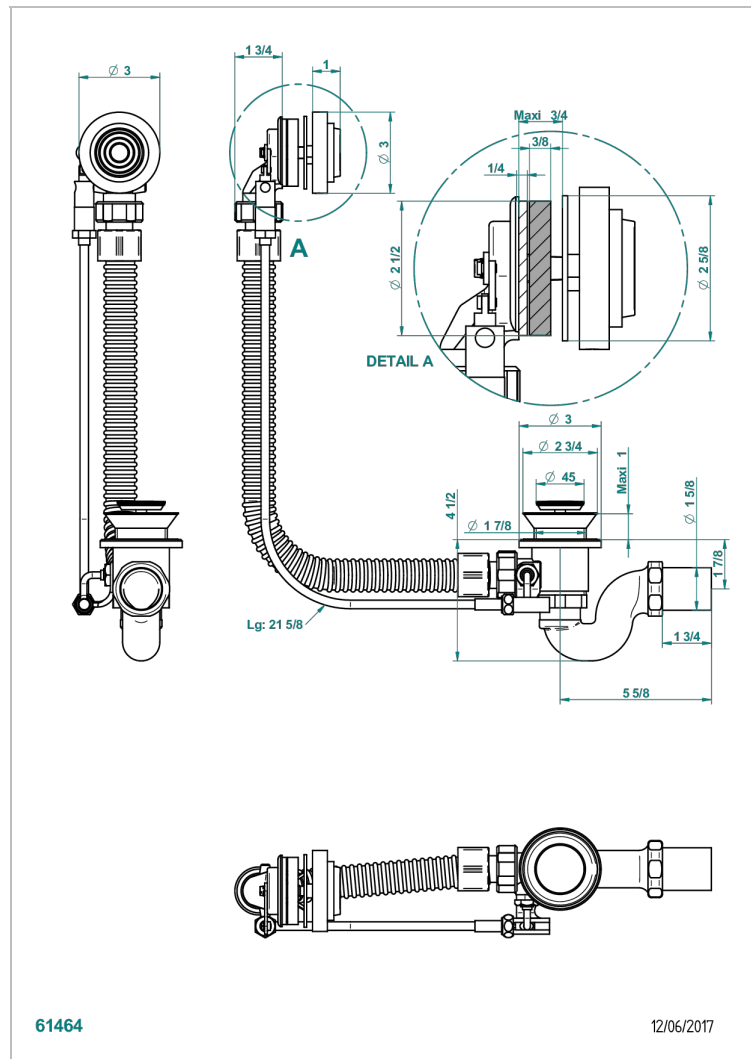

GRAND CENTRAL WHITE ONYX WITH LEVER HANDLES

THG[®]
PARIS

U9S-300

浴缸自动分水器，管线长55厘米

特色

- Grand central White Onyx with lever handles
- 浴缸自动分水器，管线长55厘米

可选饰面

Blush PVD - H62
Graphite PVD - H64
Matt Umber PVD - H67
Matt blush PVD - H60
Matt graphite PVD - H65
PVD哑光棕铜 - F34