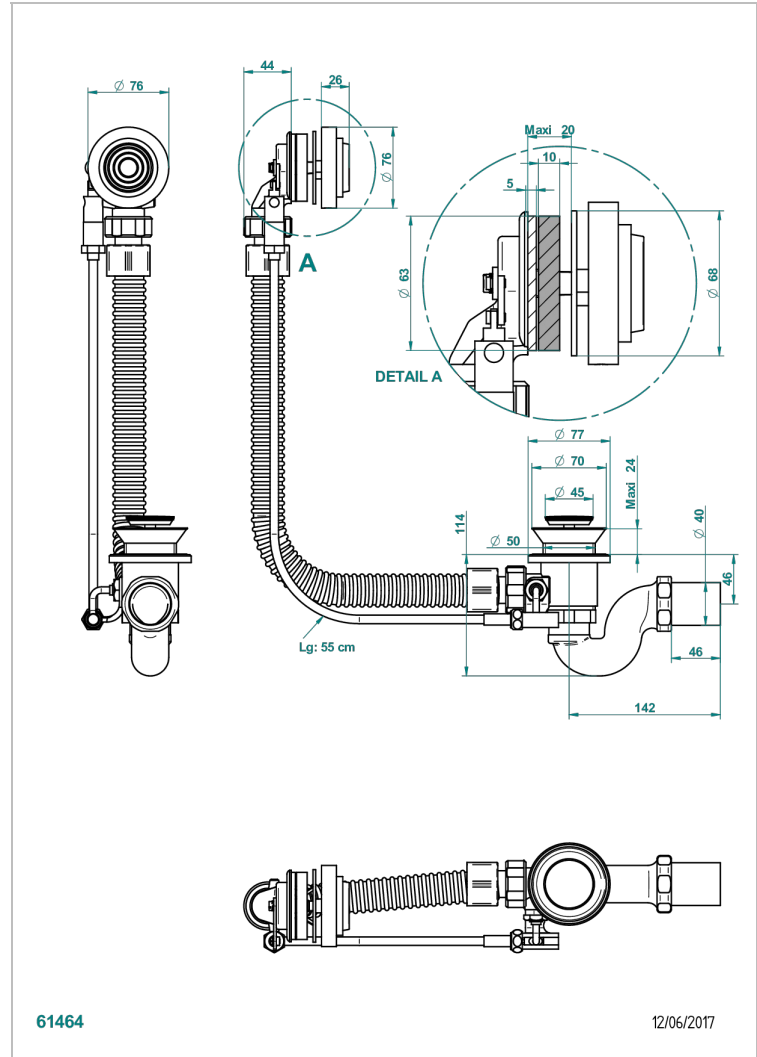

# GRAND CENTRAL WHITE ONYX

U9R-300

Complete bath pop-up waste -cable lg 55 cm

THG<sup>®</sup>  
PARIS

## CHARACTERISTIC

- Grand central White Onyx
- Complete bath pop-up waste -cable lg 55 cm

Nickel color PVD - H55  
Polished chrome (color finish) - A02  
Umber PVD - H66