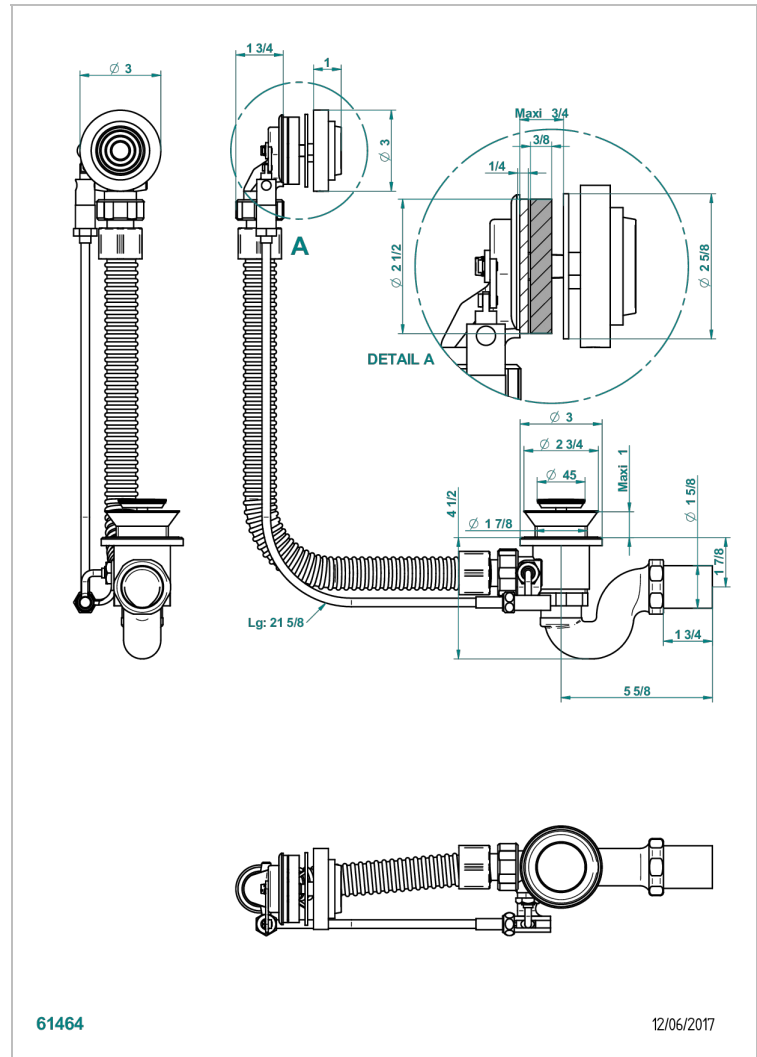

# GRAND CENTRAL WHITE ONYX

U9R-300

Complete bath pop-up waste -cable lg 55 cm

THG<sup>®</sup>  
PARIS

## CHARACTERISTIC

- Grand central White Onyx
- Complete bath pop-up waste -cable lg 55 cm

Nickel color PVD - H55  
Polished chrome (color finish) - A02  
Umber PVD - H66