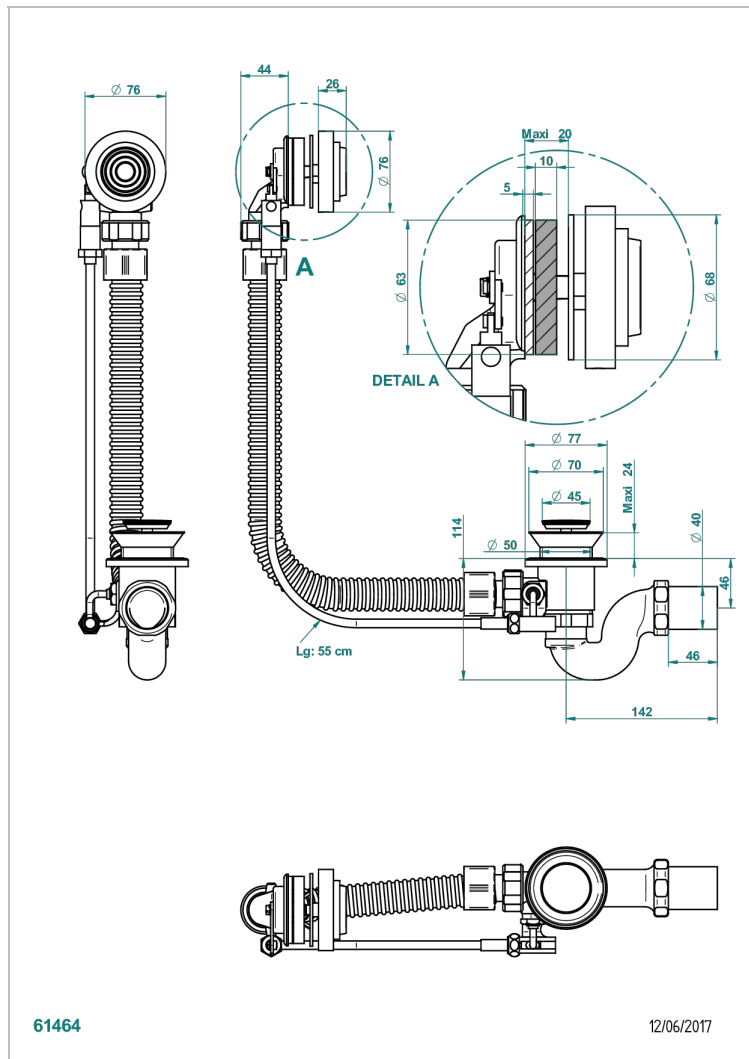

GRAND CENTRAL BLACK ONYX WITH LEVER

U9N-300

浴缸自动分水器，管线长55厘米

特色

- Grand central Black Onyx with lever
- 浴缸自动分水器，管线长55厘米

可选饰面

Blush PVD - H62
Graphite PVD - H64
Matt Umber PVD - H67
Matt blush PVD - H60
Matt graphite PVD - H65
PVD哑光棕铜 - F34