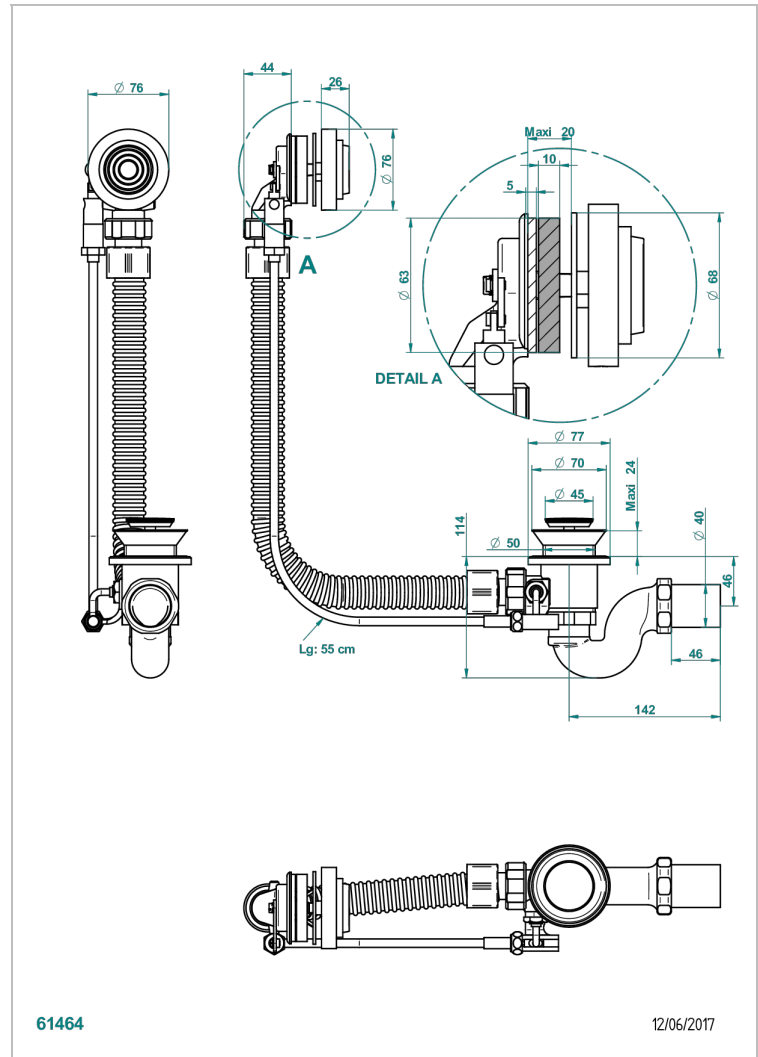

# GRAND CENTRAL BLACK ONYX

U9M-300

Complete bath pop-up waste -cable lg 55 cm

THG<sup>®</sup>  
PARIS

61464

12/06/2017

## CHARACTERISTIC

- Grand central Black Onyx
- Complete bath pop-up waste -cable lg 55 cm