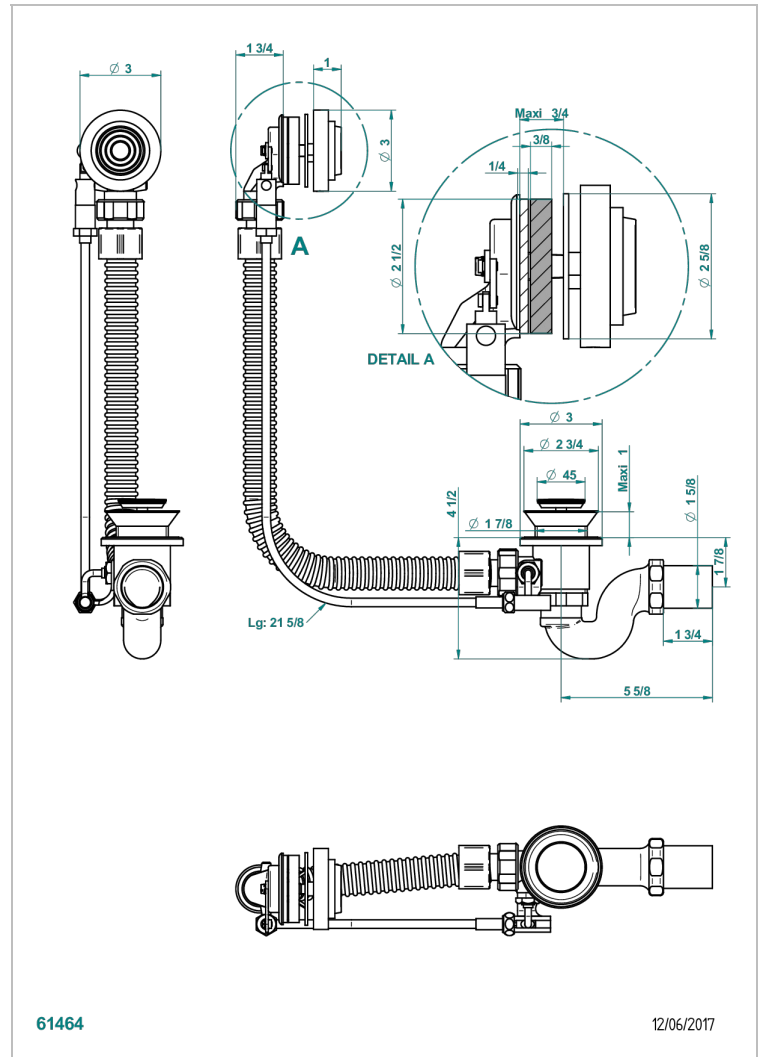

GRAND CENTRAL BLACK ONYX

U9M-300

Complete bath pop-up waste -cable lg 55 cm

THG[®]
PARIS

CHARACTERISTIC

- Grand central Black Onyx
- Complete bath pop-up waste -cable lg 55 cm

AVAILABLE FINITIONS

Blush PVD - H62
Brass color PVD - H49
Brown bronze color PVD - F33
Gold color PVD - H52
Graphite PVD - H64
Matt Umber PVD - H67