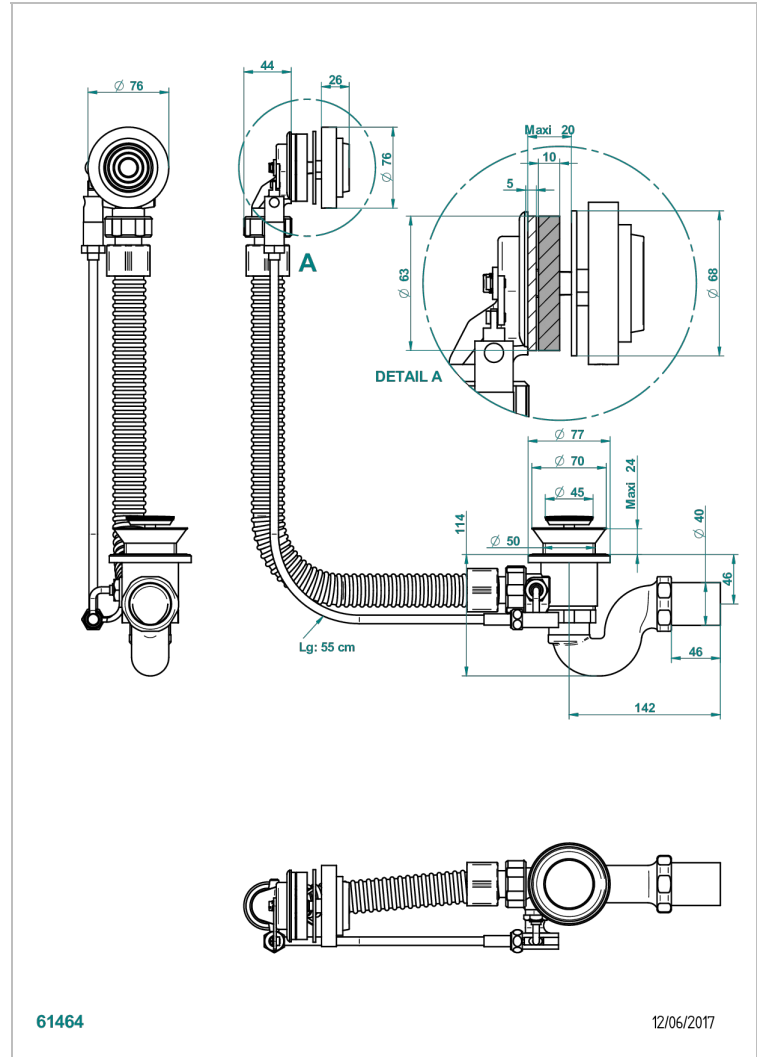

GRAND CENTRAL METAL WITH LEVER

U9L-300

Complete bath pop-up waste -cable lg 55 cm

THG[®]
PARIS

61464

12/06/2017

CHARACTERISTIC

- Grand central Metal with lever
- Complete bath pop-up waste -cable lg 55 cm

Nickel color PVD - H55
Polished chrome (color finish) - A02
Umber PVD - H66