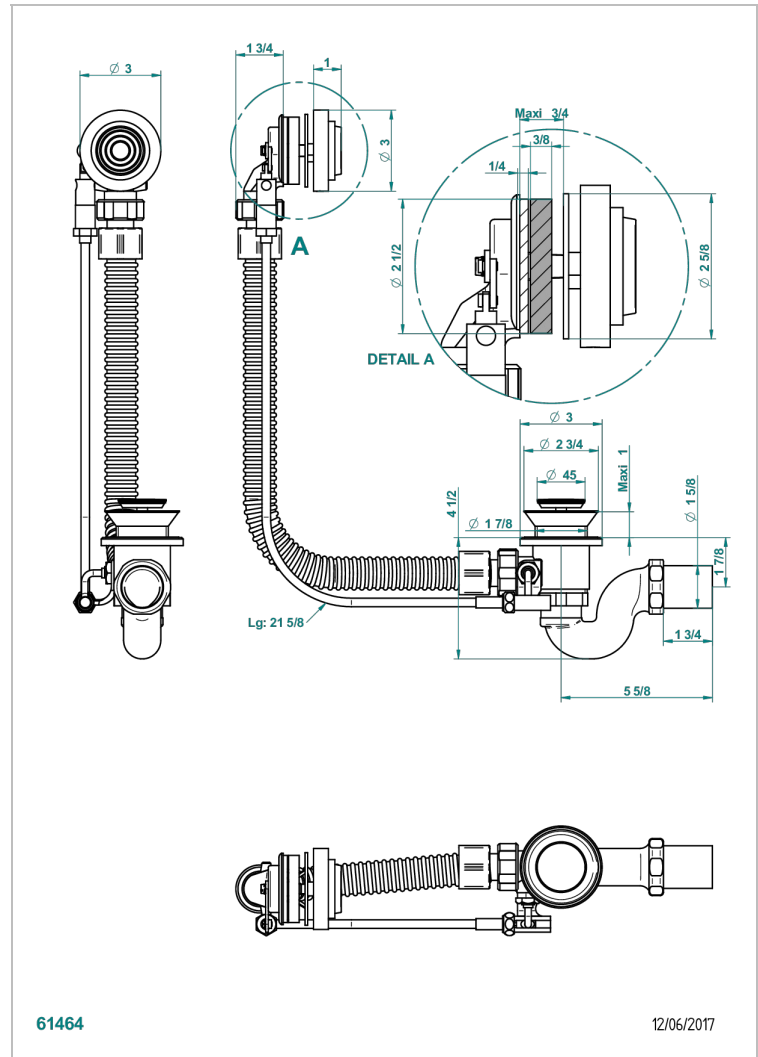

GRAND CENTRAL METAL WITH LEVER

U9L-300

浴缸自动分水器，管线长55厘米

THG[®]
PARIS

特色

- Grand central Metal with lever
- 浴缸自动分水器，管线长55厘米

可选饰面

Blush PVD - H62
Graphite PVD - H64
Matt Umber PVD - H67
Matt blush PVD - H60
Matt graphite PVD - H65
PVD哑光棕铜 - F34